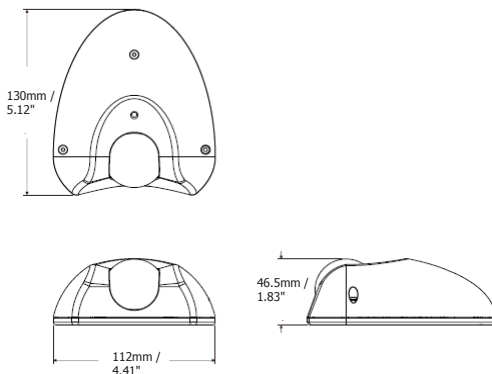

Dimensions

Specifications

Camera	
Megapixel	2MP
Image Sensor	1/2.7" Full HD CMOS Sensor
Lens	2.8 / 3.6 / 6 / 8mm
Minimum Illumination	Color: 0.5 Lux B/W: 0.1 Lux
Day / Night	Electronic Day / Night
Iris	Fixed IRIS
Shutter Time	4 ~ 1/15,000sec.
Camera Angle Adjustment	Pan: $\pm 25^\circ$, Tilt: $0^\circ \sim 90^\circ$, Rotate: $\pm 90^\circ$
Video	
Video Compression	H.264 / M-JPEG / MPEG-4
Max. Video Resolution	1920 x 1080, 1280 x 1024, 1280 x 720, 1024 x 768, 720 x 480, 704 x 480, 640 x 480, 352 x 240, 320 x 240, 160 x 128
Frame Rate	30fps @ all resolution
S/N Ratio	>50 dB
Privacy Mask	Yes
Region of Interest	Yes
AGC	Yes
AWB	Yes
WDR	Yes
3DNR	Yes
Audio	
Audio Compression	G.711
Operation Mode	Built in microphone / Line in
Network	
Interface	10BASE-T / 100BASE-TX
Supported Protocols	TCP/IP, IPV6, UDP, ICMP, DHCP, NTP, DNS, DDNS, SMTP, SNMP, FTP, HTTP, HTTPS, PPPoE, UPnP, Bonjour, RTP, RTSP, RTCP, UDP, IGMP, ICMP, ARP, ONVIF, PSIA
Security	Password protection, IP address filtering, HTTPS encryption, SSL
Function	
Video Streaming	Multiple simultaneous streams
Image Settings	Compression, Brightness, Sharpness, Saturation, White balance, Exposure control, Rotation, Mirroring of images, Text and image overlay, Auto gain control, Auto white balance, Hallway display (9:16)
Event Trigger	Manual trigger, Motion detection, Tamper detection
Notification	Send mail notification, Upload video to FTP, Record video to PC and Network alarm
General	
Weather Resistance	IP67
Vandal Resistance	IK10-rated metal housing
Pan / Tilt / Zoom	Digital PTZ
On-board Storage	micro SD / SDHC card slot
Power Supply	10-36 VDC & PoE
Power over Ethernet	PoE 802.3af
Max. Power Consumption	12 VDC 3.48W / PoE 6.2W
Connector	DC Jack, Line in, RJ-45
Humidity	20% ~ 80% not condensing
Operating Temperature	-40°C ~ 55°C / -40°F ~ 131°F (12 VDC) -20°C ~ 55°C / -4°F ~ 131°F (PoE)
Dimensions (O.D. x H x L)	130 x 112 x 46.5mm / 5.12" x 4.41" x 1.83"
Weight	300g / 0.66lbs
Certificates	