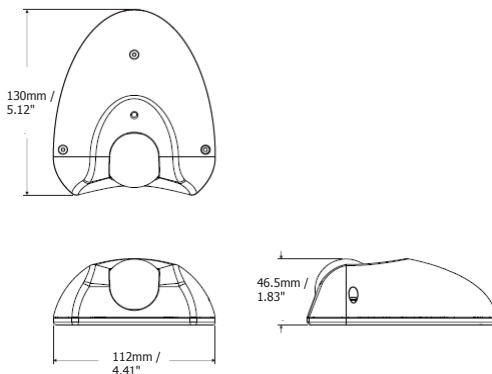

Dimensions

Specifications

Camera	
Megapixel	3MP
Image Sensor	1/3" Full HD CMOS Sensor
Lens	2.8 / 3.6 / 6 / 8mm
Minimum Illumination	Color: 0.3 Lux B/W: 0.1 Lux
Day / Night	Electronic Day / Night
Iris	Fixed IRIS
Shutter Time	4 ~ 1/15,000sec.
Camera Angle Adjustment	Pan: $\pm 25^\circ$, Tilt: $0^\circ \sim 90^\circ$, Rotate: $\pm 90^\circ$
Video	
Video Compression	H.264 / M-JPEG / MPEG-4
Max. Video Resolution	2048 x 1536, 1920 x 1200, 1920 x 1080, 1280 x 1024, 1280 x 720, 1024 x 768, 720 x 480, 704 x 480, 640 x 480, 352 x 240, 320 x 240, 160 x 128
Frame Rate	15fps @ 2048 x 1536, 30fps @ all resolution
S/N Ratio	>50 dB
Privacy Mask	Yes
Region of Interest	Yes
AGC	Yes
AWB	Yes
WDR	Yes
3DNR	Yes
Audio	
Audio Compression	G.711
Operation Mode	Built in microphone / Line in
Network	
Interface	10BASE-T / 100BASE-TX
Supported Protocols	TCP/IP, IPV6, UDP, ICMP, DHCP, NTP, DNS, DDNS, SMTP, SNMP, FTP, HTTP, HTTPS, PPPoE, UPnP, Bonjour, RTP, RTSP, RTCP, UDP, IGMP, ICMP, ARP, ONVIF, PSIA
Security	Password protection, IP address filtering, HTTPS encryption, SSL
Function	
Video Streaming	Multiple simultaneous streams
Image Settings	Compression, Brightness, Sharpness, Saturation, White balance, Exposure control, Rotation, Mirroring of images, Text and image overlay, Auto gain control, Auto white balance, Hallway display (9:16)
Event Trigger	Manual trigger, Motion detection, Tamper detection
Notification	Send mail notification, Upload video to FTP, Record video to PC and Network alarm
General	
Weather Resistance	IP67
Vandal Resistance	IK10-rated metal housing
Pan / Tilt / Zoom	Digital PTZ
On-board Storage	micro SD / SDHC card slot
Power Supply	10-36 VDC & PoE
Power over Ethernet	PoE 802.3af
Max. Power Consumption	12 VDC 3.48W / PoE 5.9W
Connector	DC Jack, Line in, RJ-45
Humidity	20% ~ 80% not condensing
Operating Temperature	-40°C ~ 55°C / -40°F ~ 131°F (12 VDC) -20°C ~ 55°C / -4°F ~ 131°F (PoE)
Dimensions (O.D. x H x L)	130 x 112 x 46.5mm / 5.12" x 4.41" x 1.83"
Weight	300g / 0.66lbs
Certificates	