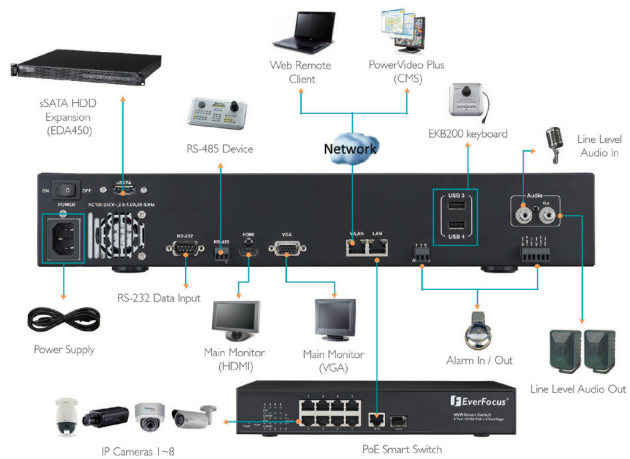

Rear View

Dimensions

* All product specifications are subject to change without notice
* Models vary in different countries. Please visit EverFocus regional websites for detailed ordering information
* Lens models and availability vary in different regions