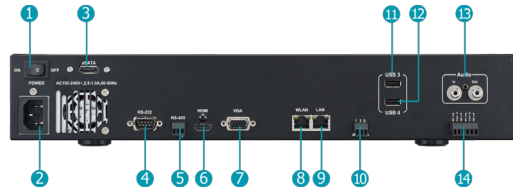

Rear View

1 Power S/W	6 HDMI Output	11 USB Port 3
2 Power Plug	7 VGA Output	12 USB Port 4
3 eSATA Port	8 WLAN Port	13 Audio In / Out
4 RS232 Port	9 LAN Port	14 Alarm Out
5 RS485 Port	10 Alarm In	

Advantages

Easy Upgrade to IP Surveillance System

With plug-and-play technology, the complicated network configurations are simplified in one step.

High Resolution Recording

Full HD real-time on all 8 channels at 25 / 30 fps giving a total of 200 / 240 fps.

HDD Management

Up to 4 SATA hard disks and 1 eSATA disk can be connected, each disk with a maximum of 4TB storage capacity.

Full HD Video Output

Full HD 1080p brings superior picture performance on a massive scale ; it can provide 1:1 output for megapixel camera. Digital output renders stunning images from any resolution which enhances motion to deliver a smoother and clearer looking.

H.264 Compression Technology

H.264 compression technology provides up to 1.5 times better compression ratio than MPEG-4. Benefiting from H.264, the ENVR8304D-8CH delivers crystal clear images with low bandwidth consumption.