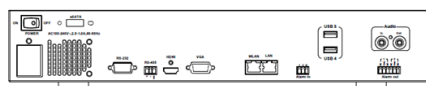

HDD Management

Up to 4 SATA hard disks and 1 eSATA disk can be connected, each disk with a maximum of 4TB storage capacity.

Full HD Video Output

Full HD 1080p brings superior picture performance on a massive scale ; it can provide 1:1 output for megapixel camera. Digital output renders stunning images from any resolution which enhances motion to deliver a smoother and clearer looking.

System Configuration

Front View

Rear View

Dimensions

* All product specifications are subject to change without notice
 * Models vary in different countries. Please visit EverFocus regional websites for detailed ordering information
 * Lens models and availability vary in different regions