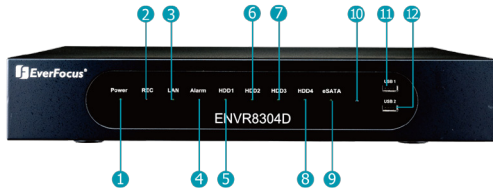

Major Operating Controls

Front View

1 Power LED	6 HDD2 LED	11 USB Port 1
2 REC LED	7 HDD3 LED	12 USB Port 2
3 LAN LED	8 HDD4 LED	
4 Alarm LED	9 eSATA LED	
5 HDD1 LED	10 Remote Control Receiver