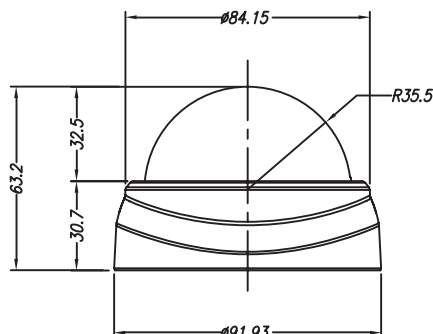

Dimensions

NEW

Specifications

Camera	
Megapixel	1MP
Image Sensor	1/4" color CMOS image sensor
Lens	4mm, F2.0
Minimum Illumination	0.5 Lux @ F2.0
Day / Night	True Day / Night
Iris	Fixed IRIS
Shutter Time	1/30 ~ 1/60,000
Video	
Video Compression	H.264 / MPEG4 / MJPEG
Max. Video Resolution	1280 x 800
Frame Rate	30fps
S/N Ratio	>50dB
AGC	Yes
AWB	Yes
WDR	Yes
Audio	
Audio Compression	G.711 / AMR / AAC
Operation Mode	1-way audio, Built-in Microphone
Network	
Interface	10BASE-T / 100BASE-TX
Supported Protocols	TCP / IP, HTTP, SMTP, FTP, DDNS, UPnP, Telnet, NTP, PPPoE, DNS, DHCP, RTSP
Security	Password protection, User privilege
Function	
Video Streaming	Multiple simultaneous streams
Image Settings	Contrast, Brightness, Saturation, Sharpness, Mirroring of images, Flip, Auto white balance, Auto Exposure control
Event Trigger	Auto tracking, Motion detection
Notification	Send mail notification
General	
Pan / Tilt / Zoom	Pan: -100°~100°, Tilt: 20°~90°, 4X Digital Zoom
On-board Storage	micro SD / SDHC card slot
Power Supply	12 VDC & PoE
Power over Ethernet	PoE 802.3af (Class3)
Max. Power Consumption	12 VDC 4.2W(IR LEDs on) PoE 4.3W(IR LEDs on)
Connector	DC Jack, RJ-45
Operating Temperature	0°C~40°C / 32°F~104°F
Dimensions (Φ x H)	92 x 63mm / 3.62 x 2.48"
Weight	302g / 0.67lbs
Certificates	CE, FCC