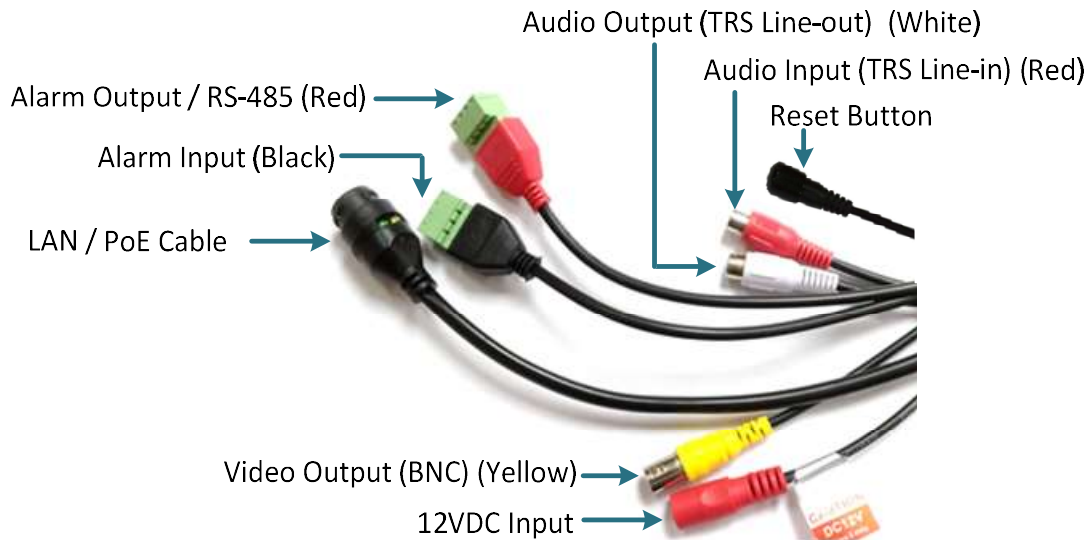

EZN468M

EZN468M Economy