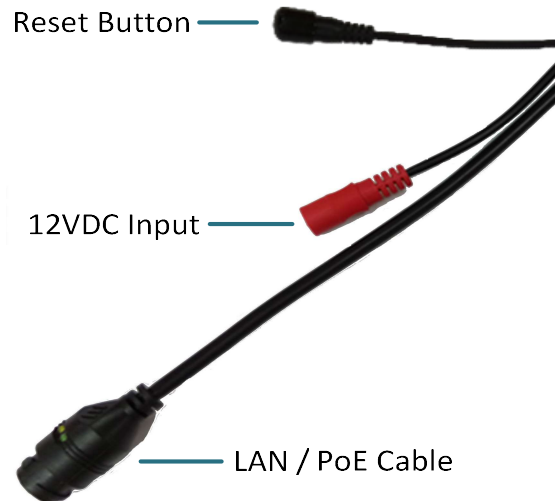

EZN468M / EZN468ME

4-Megapixel IR, Motorized,
Outdoor Bullet Network Camera

ONVIF

Features

- 4M CMOS sensor
- Motorized 2.8-12mm lens to capture the desired field of view
- Digital Wide Dynamic Range Function
- Provides True Day/Night functionality with automatic IR filter operation
- Extended IR range of up to 30m / 100ft. with 3 High Power IR LEDs (Depending on scene IR reflectivity)
- Multi-streaming from H.265 / H.264
- Supports Motion Detection & Email Notification
- Weather proof IP66-rated
- The flexible angle viewing with its 3-Axis rotation design allows wall or ceiling mounting
- Supports live monitoring of video from mobile devices via MobileFocus / MobileFocus Plus apps (iOS and Android)
- Supports Power over Ethernet / 12VDC
- Two-way audio*
- Supports Alarm I/O*
- Supports RS-485*
- EverFocus Genie XMS CMS
- ONVIF profile S compliant
- Supports Micro SD card

EZN468M

EZN468M Economy

Cable Options	EZN468M	EZN468M Economy
Alarm In (with Terminal Block)	Yes	-
Alarm Out / RS-485 (reserved Terminal Block)	Yes	-
Audio In (Red)	Yes	-
Audio Out (White)	Yes	-
Video Out (BNC)	Yes	-
LAN/PoE	Yes	Yes
12VDC	Yes	Yes
Reset Button (with a dust-proof cap)	Yes	Yes

Optional Accessories

Junction Box

PBOX-A30 W-4

Suitable for **EZN468M**

139mm x 33.5mm / 5.47" x 1.32" (D) x (H)

High-strength Aluminum for better protection against damage.

Apple White spray-painted surface to protect the bracket from corrosion and rust.

IP Sidekick

IP Sidekick - ESK1000

EverFocus Sidekick is a rechargeable battery powered WiFi access point with a 30 watt PoE port. After mounting the camera, the installer can power the camera with the Sidekick device. A tablet/smart phone installed with EF Sidekick App can be used to log in and test/view the camera and make adjustments right at the camera. For more details please refer to the IP Sidekick – *ESK1000 User's Manual*.