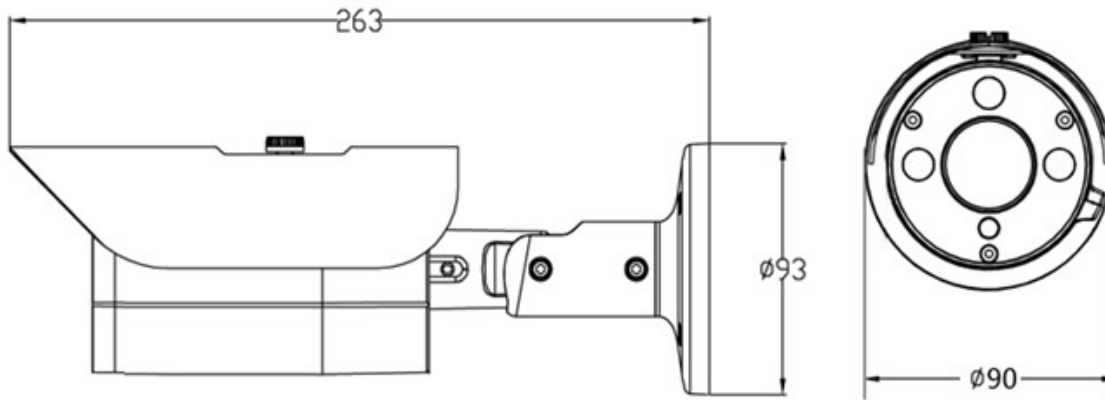

Optional Accessories

Junction Box

PBOX-A30 W-4

Suitable for **EZN468M**

139mm x 33.5mm / 5.47" x 1.32" (D) x (H)

High-strength Aluminum for better protection against damage.

Apple White spray-painted surface to protect the bracket from corrosion and rust.

PBOX-A32E-4

Suitable for **EZN468M Economy**

119.2mmx38mm / 4.7" x 1.5" (D) x (H)

High-strength Aluminum for better protection against damage.

Apple White spray-painted surface to protect the bracket from corrosion and rust.