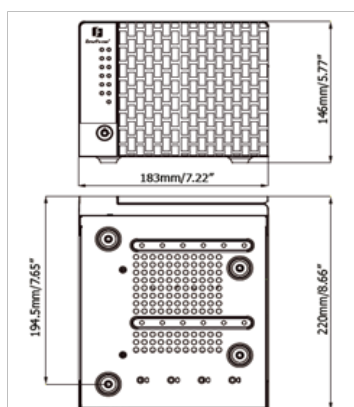

Dimensions

* All product specifications are subject to change without notice

* Models vary in different countries. Please visit EverFocus regional websites for detailed ordering information

* Lens models and availability vary in different regions