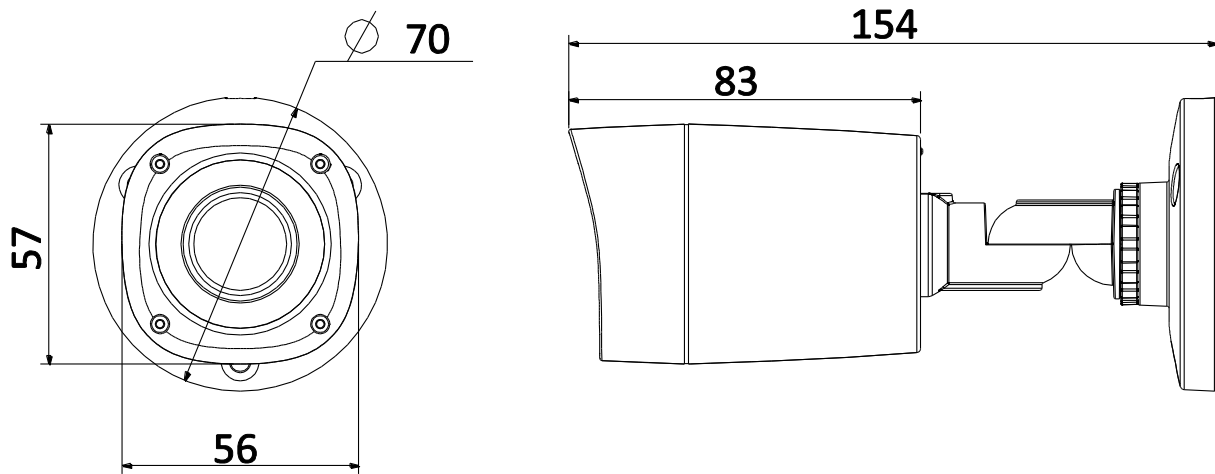

## Technical Specifications

Model	HAC-B1A21	HAC-B1A21
<b>Camera</b>		
Image Sensor	1/2.7" 2Megapixel CMOS	
Effective Pixels	1920(H)×1080(V)	
Electronic Shutter	1/25~1/100000s	1/30~1/100000s
Video Frame Rate	25/50 fps@720P; 25fps@1080P	30/60fps@720P; 30fps@1080P
Synchronization	Internal	
Mini. Illumination	0.02Lux/F2.0, 0Lux IR on	
Video Output	1-channel BNC high definition video output/ CVBS standard definition video output (Can switch )	
<b>Camera Features</b>		
Max. IR LEDs Length	20m, Smart IR	
Backlight Compensation	DWDR	
Day/Night	Auto(ICR) / Color / B/W	
Noise Reduction	2D	
OSD Menu	Support	
<b>Lens</b>		
Focal length	3.6mm (6 mm optional)	
Angle of View	H: 89.9° (59.4°)	
Mount Type	M12	
<b>General</b>		
Power Supply	DC12V± 25%	
Power Consumption	Max 2.8W	
Working Environment	-40°C~+60°C / Less than 95 %RH (no condensation)	
Transmission Distance	Over 500m via 75 -3 coaxial cable	
Ingress Protection	IP67	
Dimensions (W×D×H)	∅ 70mm×154mm	
Weight	0.2kg	
Material	Plastic	

### Dimensions (mm)