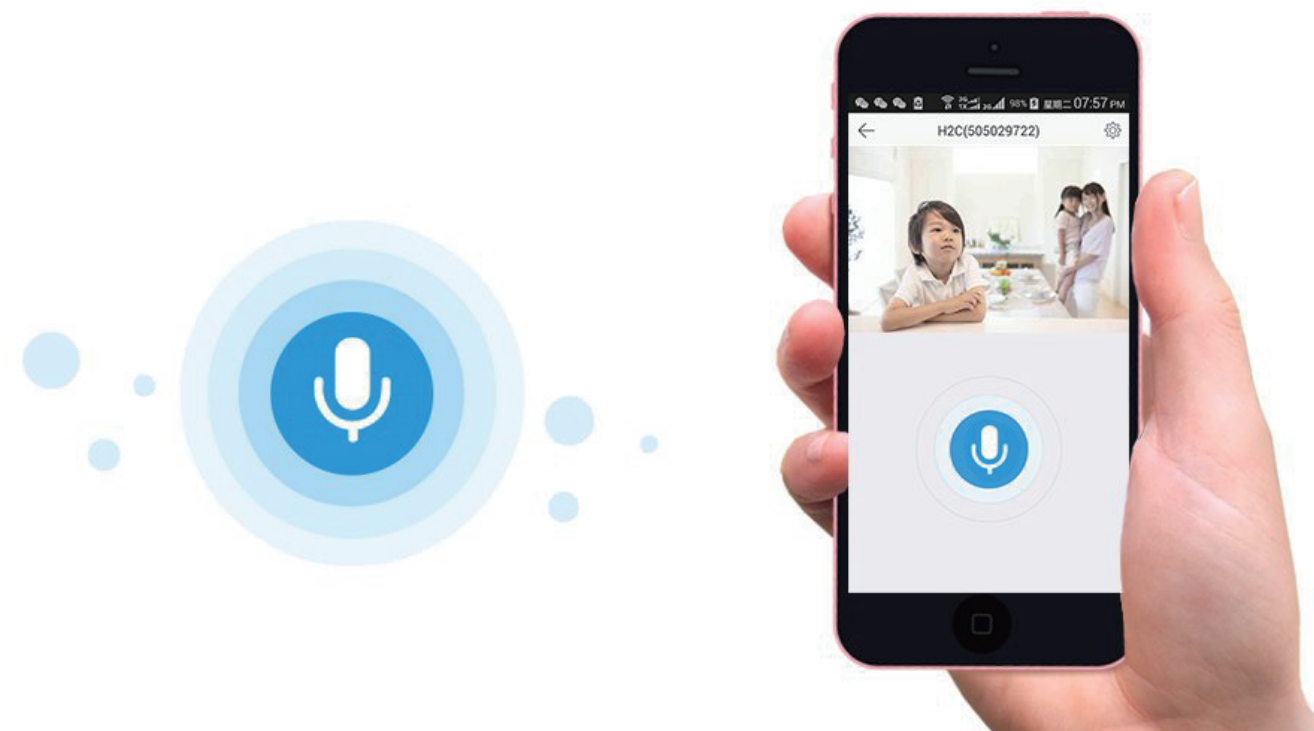

Two-way audio

The camera comes with a built-in microphone and speaker, enabling two-way audio via the camera and your phone or tablet.