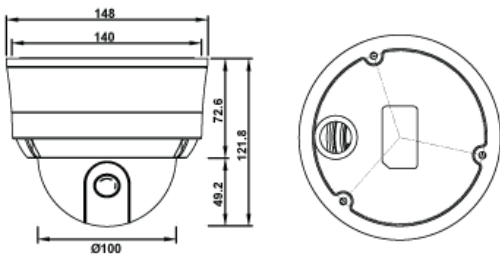

WDR (>100dB), Dynamic adjusting

Onboard storage by Micro SD/SDHC

ONVIF (Profile S) standard

Dimensions

Accessory

FW7500-TXM

Camera

Image Sensor	1/2.8" 3.21M Progressive Scan CMOS
Lens	2.8 ~ 12.0mm (F1.2) motorized, auto IRIS
Min. Illumination	Color: 0.05 lux, B&W: 0.0005 lux / 0 lux (IR)
IR	27 IR LED (optional built-in)
PoE	IEEE 802.3af

Video

Streaming	Triple Streaming
Compression	H.264, M-JPEG
Resolution	2048x1536, 1920x1080, 1280x720, 704x480, 640x352, 320x176, 160x96
Max. Frame Rate	30fps, 25fps
Bit Rate Control	VBR, CBR (H.264 only, 32K~12Mbps)
Frequency Control	60hz, 50hz
Buffer	Max. 5.6Mbyte pre/post alarm buffer
Privacy Masking	8 privacy zone
Motion Detection	On (144 block selection), Off
Video Analytics	-
Stabilizer	-
Enhancement	WDR (1~50, Off)
Day & Night	TDN (Auto, B&W, Off)
White Balance	Auto
Noise Filter	2DNR (On, Off), 3DNR (On, Off)
Image Adjustment	Hue, Saturation, Brightness, Contrast
Sharpness	Level 0~5
Auto Gain Control	Level 1~120
Shutter Speed	Auto, Manual (1/30~1/24000)
Sense-up	Level 0~5
Flip	Vertical (On, Off), Horizontal (On, Off)
PTZ	-