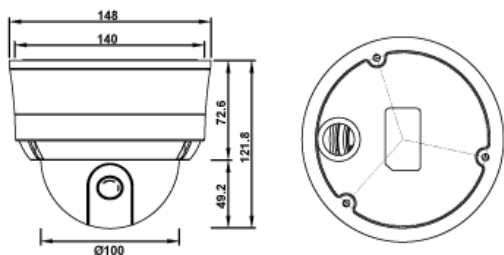

## Key Features

1/2.8" 3.21M PS CMOS sensor

Max. 30fps @ 3M (2048x1536)

Triple stream (H.264, H.264, M-JPEG)

WDR (>100dB), Dynamic adjusting

Onboard storage by Micro SD/SDHC

ONVIF (Profile S) standard

## Dimensions