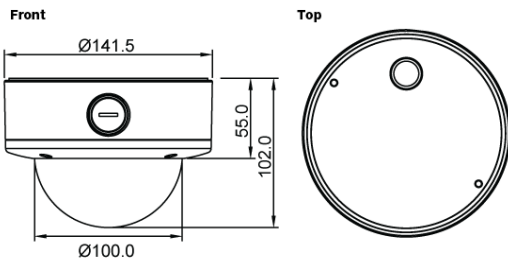

## Key Features

1/2.8" 3.21M PS CMOS sensor

Max. 30fps @ 3M (2048x1536) / 60fps @ 2M (1920x1080)

Triple stream (H.264, H.264, M-JPEG)

Onboard storage by Micro SD/SDHC

ONVIF (Profile S) standard

## Dimensions