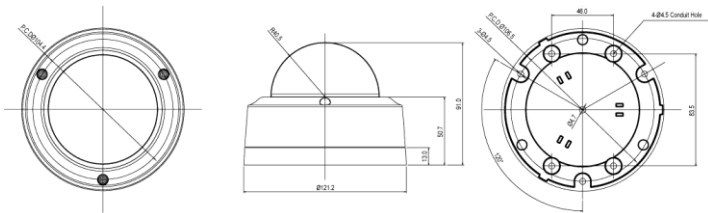

3M Panoramic Vandal-proof Dome

Panoramic

ONVIF

Key Features

1/2.8" 3.21M PS CMOS sensor

Max. 30fps @ 3M (2048x1536) / 60fps @ 2M (1920x1080)

Triple stream (H.264, H.264, M-JPEG)

Onboard storage by Micro SD/SDHC

Panoramic View (Circle, 360°, 180°, Quad, Horizontal, Vertical, Center)

ONVIF (Profile S) standard

Dimensions

Accessory

FW7502-TVP

Camera

Image Sensor	1/2.8" 3.21M Progressive Scan CMOS
Lens	1.5mm (F1.8) fisheye
Min. Illumination	Color: 0.05 lux, B&W: 0.0005 lux
IR	-
PoE	IEEE 802.3af

Video

Streaming	Triple Streaming
Compression	H.264, M-JPEG
Resolution	2048x1536, 1920x1080, 1280x720, 704x480, 640x352, 320x176, 160x96
Max. Frame Rate	30fps, 25fps
Bit Rate Control	VBR, CBR (H.264 only, 32K~12Mbps)
Frequency Control	60hz, 50hz
Buffer	Max. 5.6Mbyte pre/post alarm buffer
Privacy Masking	8 privacy zone
Motion Detection	On (144 block selection), Off
Video Analytics	-
Stabilizer	-
Enhancement	WDR (1~50, Off)
Day & Night	TDN (Auto, B&W, Off)
White Balance	Auto
Noise Filter	2DNR (On, Off), 3DNR (On, Off)
Image Adjustment	Hue, Saturation, Brightness, Contrast
Sharpness	Level 0~5
Auto Gain Control	Level 1~120
Shutter Speed	Auto, Manual (1/30~1/24000)
Sense-up	Level 0~5
Flip	Vertical (On, Off), Horizontal (On, Off)
PTZ	-