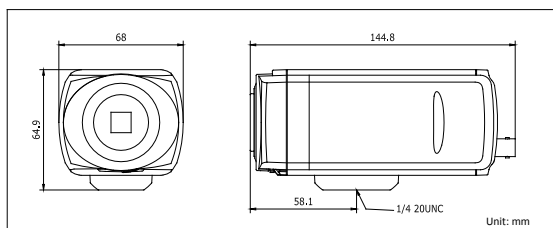

Dimensions