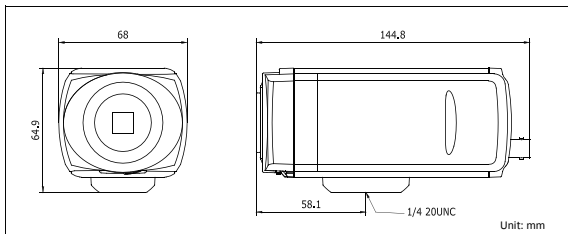

Dimensions

Accessories

Specifications

DS-2CD863PF-E(W) / DS-2CD863NF-E(W)	
Camera	
Image sensor	1/3" Sony progressive scan CCD
Signal system	PAL / NTSC
Min. illumination	Color: 0.1 lux@F1.2, AGC on B/W: 0.01 lux@F1.2, AGC on
Shutter time	1/25 (1/30)s ~ 1/100,000s
Lens mount	C/CS mount
Auto iris	DC drive
Day & night	IR cut filter with auto switch
Compression standard	
Video compression	H.264 / MPEG4 / MJPEG
Bit rate	32 Kbps ~ 16 Mbps
Audio compression	G.711
Dual stream	Yes
Image	
Max. image resolution	1280 x 960
Frame rate	50 Hz: 12.5 fps (1280 × 960) 25 fps (1280 × 720) 60 Hz: 15 fps (1280 × 960) 30 fps (1280 × 720)
Image settings	Saturation, brightness, contrast adjustable through client software or web browser
Network	
Network storage	NAS (iSCSI optional)
Alarm trigger	Motion detection, network disconnect, IP address conflict, storage exception
Protocols	TCP/IP, HTTP, DHCP, DNS, DDNS, RTP/RTSP, PPPoE, SMTP, NTP (SNMP, HTTPS, SIP, FTP, SRTP, 802.1x, IPv6 optional)
Security	Password protection, watermark
System compatibility	ONVIF, PSIA, CGI
Interface	
Audio input	1-ch microphone input, 3.5 mm mini-jack
Audio output	1-ch 3.5 mm audio interface (line level, 600 Ω)
Communication interface	1 RJ45 10M / 100M ethernet port and 1 RS-485 interface
Alarm input	1
Alarm output	1
Video output	1 Vp-p composite output (75 Ω / BNC)
Local storage	Built-in SD/SDHC slot, up to 32 GB
Reset button	Yes
General	
Operating conditions	-10°C ~ 60°C (14°F ~ 140°F) Humidity 90% or less (non-condensing)
Power supply	12 VDC ± 10%, PoE (802.3af)
Power consumption	7.5W max. (12.5W max. with IR cut filter on) -W: 9W max. (14W max. with IR cut filter on)
Dimensions	68 × 64.9 × 144.8 mm (2.68" × 2.56" × 5.70")
Weight	500g (1.10 lbs)

Available models

DS-2CD863PF-E, DS-2CD863NF-E, DS-2CD863PF-EW, DS-2CD863NF-EW