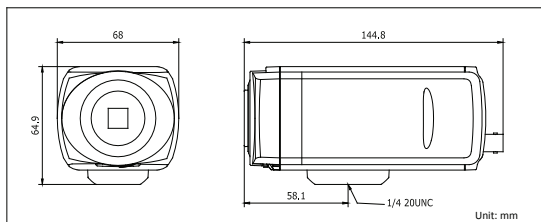

## Specifications

DS-2CD864FWD-E(W)	
<b>Camera</b>	
Image sensor	1/3" progressive scan CMOS
Min. illumination	Color: 0.01 lux@F1.2, AGC ON B/W: 0.001 lux@F1.2, AGC ON
Shutter time	1/25 (1/30)s ~ 1/100,000s
Lens mount	C/CS mount
Auto iris	DC drive
Day & night	IR cut filter with auto switch
Wide dynamic range	120 dB
<b>Compression standard</b>	
Video compression	H.264 / MPEG4 / MJPEG
Bit rate	32 Kbps ~ 16 Mbps
Audio compression	G.711
Dual stream	Yes
<b>Image</b>	
Max. image resolution	1280 x 960
Frame rate	50 Hz: 25 fps (1280 x 960) 25 fps (1280 x 720) 60 Hz: 30 fps (1280 x 960) 30 fps (1280 x 720)
Image settings	Saturation, brightness, contrast adjustable through client software or web browser
<b>Network</b>	
Network storage	NAS (iSCSI optional)
Alarm trigger	Motion detection, tampering alarm, network disconnect, IP address conflict, storage exception
Protocols	TCP/IP, HTTP, DHCP, DNS, DDNS, RTP, RTSP, PPPoE, SMTP, NTP (SNMP, HTTPS, FTP, SIP, 802.1x, IPv6 optional)
Security	User authentication, watermark
System compatibility	ONVIF, PSIA, CGI
<b>Interface</b>	
Audio input	1-ch microphone input, 3.5 mm mini-jack
Audio output	1-ch 3.5 mm audio interface (line level, 600 Ω)
Communication interface	1 RJ45 10M / 100M ethernet interface, 1 RS-485 interface
Alarm input	1
Alarm output	1
Video output	1 Vp-p composite output (75 Ω / BNC)
Local storage	Built-in SD/SDHC slot, up to 32 GB
Reset button	Yes
<b>General</b>	
Operating conditions	-10°C ~ 60°C (14°F ~ 140°F) Humidity 90% or less (non-condensing)
Power supply	12 VDC ± 10%, PoE (802.3af)
Power consumption	max. 5.5W (max. 8.5W with IR cut filter on) -W: max. 7W (max. 10W with IR cut filter on)
Dimensions	68 × 64.9 × 144.8 mm (2.7" × 2.2" × 5.7")
Weight	500g (1.1 lbs)

## Key features

- Up to 1.3 megapixel (1280 x 960) high resolution
- Super low light
- 120 dB wide dynamic range
- True day / night
- 3D digital noise reduction
- Wi-Fi optional

## Dimensions