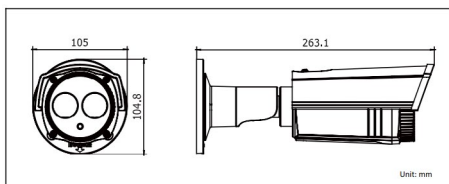

DS-2CE16C2T-IT1/IT3

HD720P Turbo HD EXIR Bullet Camera

EXIR

Key features

- HD720P Video Output
- Adopt HDTV1 Technology
- True Day/Night, Smart IR
- EXIR technology, 20/40m IR distance
- IP66 weatherproof

Dimensions

Accessories

Video balun
DS-1H18

Available models

DS-2CE16C2T-IT1
DS-2CE16C2T-IT3

	DS-2CE16C2T-IT1	DS-2CE16C2T-IT3
Camera		
Image Sensor	1 / 3" Progressive Scan CMOS	
Signal System	PAL / NTSC	
Effective Pixels	1280(H)*720(V)	
Min. Illumination	0.01 Lux @(F1.2,AGC ON), 0 Lux with IR	
Shutter speed	1/25(1/30) s to 1/50,000 s	
Lens	3.6mm (2.8mm, 6mm, 8mm optional)	3.6mm (2.8mm, 6mm, 8mm, 12mm, 16mm optional)
	Angle of View: 76.88°(3.6mm), 99.73°(2.8mm), 50.1°(6mm), 36.8°(8mm)	Angle of View: 76.88°(3.6mm), 99.73°(2.8mm), 50.1°(6mm), 36.8°(8mm), 24.33°(12mm), 18.4°(16mm)
Lens Mount	M12	
Day & Night	ICR	
Synchronization	Internal synchronization	
Video Frame Rate	25 fps (PAL) / 30 fps (NTSC)	
HD Video Output	1 Analog HD output	
S / N Ratio	More than 52dB	
General		
Working Temperature / Humidity	-40 °C - 60 °C (-40 °F - 140 °F) Humidity 90% or less (non-condensing)	
Power Supply	12V DC	
Power Consumption	Max. 3W	Max. 4.5W
Weather Proof Ratings	IP66	
IR Range	Up to 20m	Up to 40m
Dimensions	94.6×83×210.8mm(3.72"×3.27"×8.30")	
Weight	700 g (1.54 lbs)	