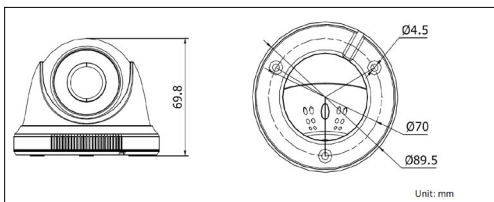

DS-2CE56C2T-IR

HD720P Turbo HD Turret Camera

Key features

- HD720P Video Output
- Adopt HDTV Technology
- True Day/Night
- DNR, Smart IR
- 20m IR distance
- IP66 weatherproof

Dimensions

Accessories

Video balun
DS-1H18

Available models

DS-2CE56C2T-IR

DS-2CE56C2T-IR	
Camera	
Image Sensor	1 / 3" Progressive Scan CMOS
Effective Pixels	1280(H)*720(V)
Min. Illumination	0.01 Lux @(F1.2,AGC ON), 0 Lux with IR
Shutter Time	1 / 25(1 / 30) s to 1 / 50,000 s
Lens	3.6mm (2.8mm, 6mm optional)
	Angle of View: 76.88°(3.6mm), 99.73°(2.8mm), 50.1°(6mm)
Lens Mount	M12
Angle Adjustment	Pan: 0 - 360°, Tilt: 0 - 90°, Rotation: 0 - 360°
Day & Night	ICR
Synchronization	Internal synchronization
Video Frame Rate	25 fps (PAL) / 30 fps (NTSC)
HD Video Output	1 Analog HD output
S / N Ratio	More than 52dB
General	
Working Temperature / Humidity	-40 °C - 60 °C (-40 °F - 140 °F) Humidity 90% or less (non-condensing)
Power Supply	12 VDC
Power Consumption	Max. 3.5W
Weather Proof Ratings	IP66
IR Range	Up to 20m
Dimensions	φ89.5 × 69.8 mm (3.52" × 2.75")
Weight	260 g (0.57 lbs)