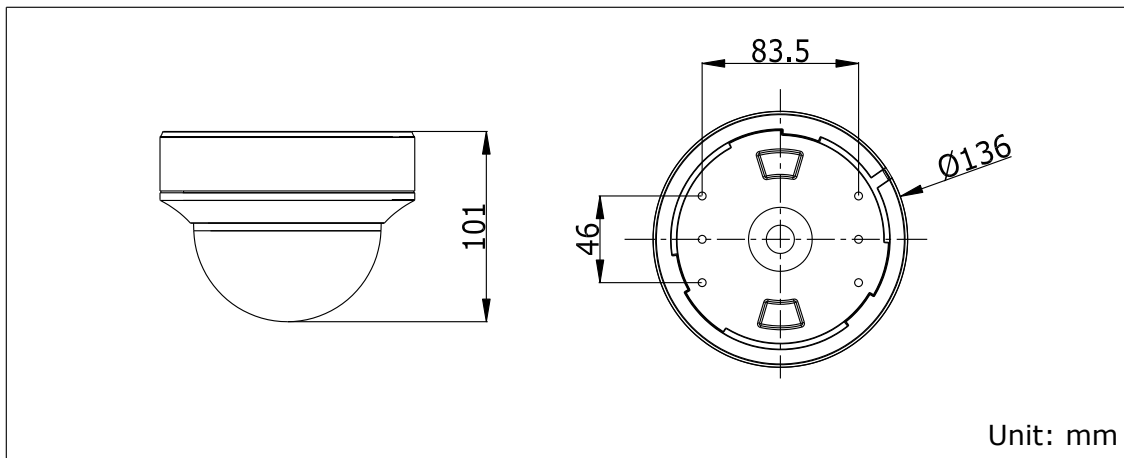

Dimension

Accessory