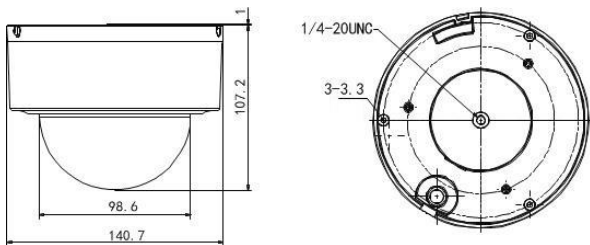

Dimensions

Accessories

1227ZJ-PT6
In-ceiling
Mount

DS-1280ZJ-DM21
Junction box