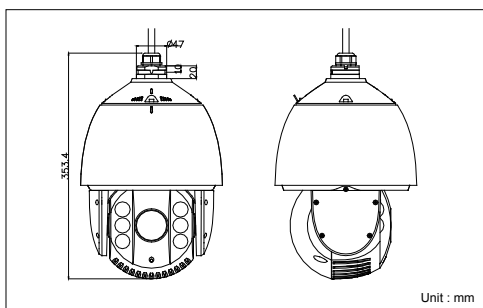

### Dimensions

	DS-2DE7186-A DS-2DE7186-AE	DS-2DE7184-A DS-2DE7184-AE
<b>Camera</b>		
Image sensor	1/2.8" Progressive Scan CMOS	
Effective pixel	2230K pixels	
Min. illumination	Color: 0.05lux (F1.6, AGC ON), 0 lux with IR ; B/W: 0.01lux (F1.6, AGC ON), 0 lux with IR	
White balance	Auto / Manual /ATW/Indoor/Outdoor/Daylight lamp/Sodium lamp	
AGC	Auto / Manual	
S / N ratio	≥ 52dB	≥ 50dB
Digital noise Reduction	3D DNR	
Backlight compensation	HLC/BLC	
Wide dynamic range	Digital WDR	
Shutter speed	1 ~ 1/10,000s	
Day & Night	IR Cut Filter	
Digital zoom	16X	
Privacy masking	2 privacy masks programmable	
Focus mode	Auto / Semiautomatic / Manual	
<b>Lens</b>		
Focal length	4.3 ~ 129mm, 30x	4.7 ~ 94mm, 20x
Zoom speed	Approx 3s(Optical Wide-Tele)	Approx 3s(Optical Wide-Tele)
Angle of view	65.1 ~ 2.34 degree (Wide-Tele)	58.3 ~ 3.2 degree (Wide-Tele)
Min. working distance	10 ~ 1500mm(Wide-Tele)	10 ~ 1000mm(Wide-Tele)
Aperture range	F1.6 ~ F5.0	F1.6 ~ F3.5
<b>Pan and Tilt</b>		
Pan / Tilt range	Pan: 360° endless; Tilt: -15° ~ 90° (Auto Flip )	
Pan / Tilt speed	Pan Manual Speed: 0.1° ~ 160°/s, Pan Preset Speed: 240°/s Tilt Manual Speed: 0.1° ~ 120°/s, Tilt Preset Speed: 200°/s	
Proportional zoom	Rotation speed can be adjusted automatically according to zoom multiples	
Number of preset	256	
Park action	Pattern/Pan scan/Tilt scan/Frame scan/Panorama scan/Random scan	
Patrol	8 patrols, up to 32 presets per patrol	
Power-off memory	Support	
PTZ position display	Support	
Preset freezing	Support	
Scheduled task	Preset / Patrol / Pattern / Pan scan / Tilt scan / Random scan / Frame scan / Panorama scan/Dome reboot/Self-test action/Alarm output	
<b>Infrared</b>		
IR distance	Up to 100m	
IR intensity	Automatically adjusted, depending on the zoom ratio	
<b>Local Video&amp;Audio</b>		
Audio input	1 Mic in/Line in interface, Line input: 2 ~ 2.4V(p-p); output impedance: 1KΩ, ±10%	
Audio output	1 Audio output interface, Line level, impedance: 600Ω	
<b>Network</b>		
Ethernet	10Base-T / 100Base-TX, RJ45 connector	
Max. image resolution	1920×1080	
Frame rate	50Hz: 25 fps (1920×1080), 25 fps (1280×960), 25 fps (1280×720) 60Hz: 30 fps (1920×1080), 30 fps (1280×960), 30 fps (1280×720)	
Image compression	H.264/MJPEG	
Audio compression	G.711u /G.711a /G.726 /MP2L2	
Protocols	IPv4/IPv6, HTTP, HTTPS, 802.1x, Qos, FTP, SMTP, UPnP, SNMP, DNS, DDNS, NTP, RTSP, RTP, TCP, UDP, IGMP, ICMP, DHCP, PPPoE	
Simultaneous live view	Up to 6	
Streams	Dual streams	
Mini SD memory card	Micro SD slot, up to 32GB	
User/Host level	Up to 32 users, 3 Levels: Administrator, Operator, User	
Security measures	User authentication (ID and PW), Host authentication (MAC address), IP address filtering	
<b>Integration</b>		
Application programming	Open-ended API, support Onvif, PSIA and CGI	
Web browser	IE 7+, Chrome 18+, Firefox 5.0+, Safari 5.02+	
<b>General</b>		
Power	-A: 24 VAC, max. 30W -AE: High-PoE & 24 VAC, max. 30W	
Working temperature	-30 °C ~ 65°C(-22°F ~ 149°F)	
Humidity	90% or less	
Protection level	IP66, TVS 4,000V lightning protection, surge protection and voltage transient protection	
Dimensions	Φ220×353.4mm (Φ8.66"×13.91") (Outdoor)	
Weight	Approx. 5.5kg(12.13lbs)	
Mount option	Long-arm wall mount: DS-1601ZJ; Pole Mount: DS-1601ZJ-pole;	Corner mount: DS-1601ZJ-corner; Power box mount: DS-1634ZJ