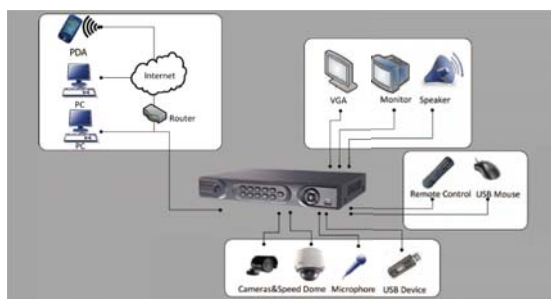

DS-7204/7208/7216HFI-ST Standalone DVR

DS-7208/7216HFI-ST

DS-7204HFI-ST

Key Features

- H.264 video compression
- 4CIF resolution real time recording
- VGA output at 1280 × 1024 resolution
- Dual-stream
- 4/8/16-ch synchronous playback
- SADP(IP Finder),NTP, DHCP,SMTP protocols
- HDMI output optional (DS-7208HFI-ST & DS-7216HFI-ST)

Rear Panel of DS-7216HFI-ST

- | | |
|----------------------------|-----------------------------------|
| 1. Main/spot video out | 8. LAN |
| 2. Video in | 9. USB interface |
| 3. Audio in | 10. RS-485 interface |
| 4. Line in | 11. Alarm in, alarm out |
| 5. Audio out | 12. 12 VDC power supply interface |
| 6. VGA interface | 13. Power switch |
| 7. RS-232 serial interface | 14. GND |