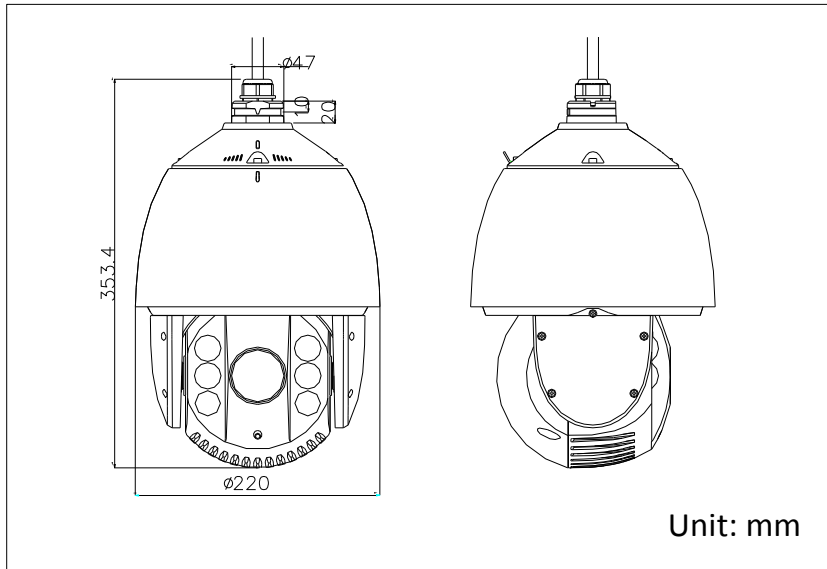

Order Model

DS-2AE7123TI-A, 24VAC, outdoor

Dimensions

Accessories