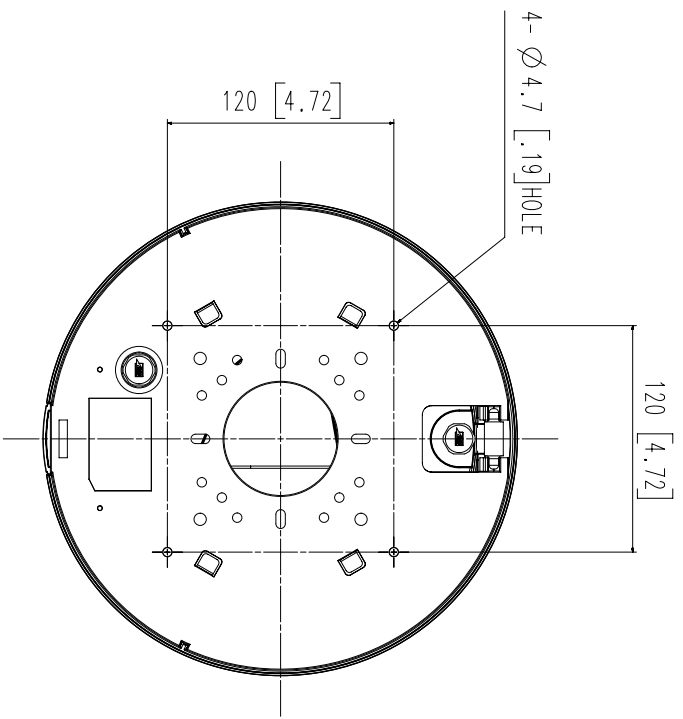

PNM-9084QZ

2M H.265 PTRZ Multi-directional Camera

Key Features

- 2MP x 4ch Multi-directional camera
- PTRZ support
- Max. 60fps@2M(H.265, H.264), Max. 30fps@2M(MJPEG)
- 3.0~6.0mm(2x) motorized varifocal lens
- H.265, H.264, MJPEG codec, Multi streaming
- Video analytics, WiseStream II
- IP66, IK10, NEMA4X

| | | |
|-----------------|------------|------------------|
| Unit: mm [inch] | SCALE: 1/1 | © Hanwha Techwin |
| No. | MODEL NAME | DATE |
| 1 | PWM-9084QZ | '19.09.24 |