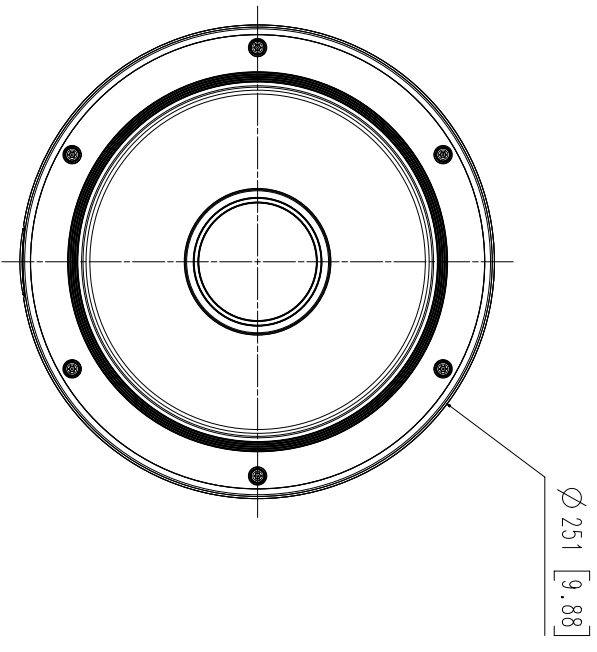

PNM-9084QZ

2M H.265 PTRZ Multi-directional Camera

Key Features

- 2MP x 4ch Multi-directional camera
- PTRZ support
- Max. 60fps@2M(H.265, H.264), Max. 30fps@2M(MJPEG)
- 3.0~6.0mm(2x) motorized varifocal lens
- H.265, H.264, MJPEG codec, Multi streaming
- Video analytics, WiseStream II
- IP66, IK10, NEMA4X

| | | |
|-----------------|------------|------------------|
| Unit: mm [inch] | SCALE: 1/1 | © Hanwha Techwin |
| No. | MODEL NAME | DATE |
| 1 | PWM-9084QZ | '19.09.24 |