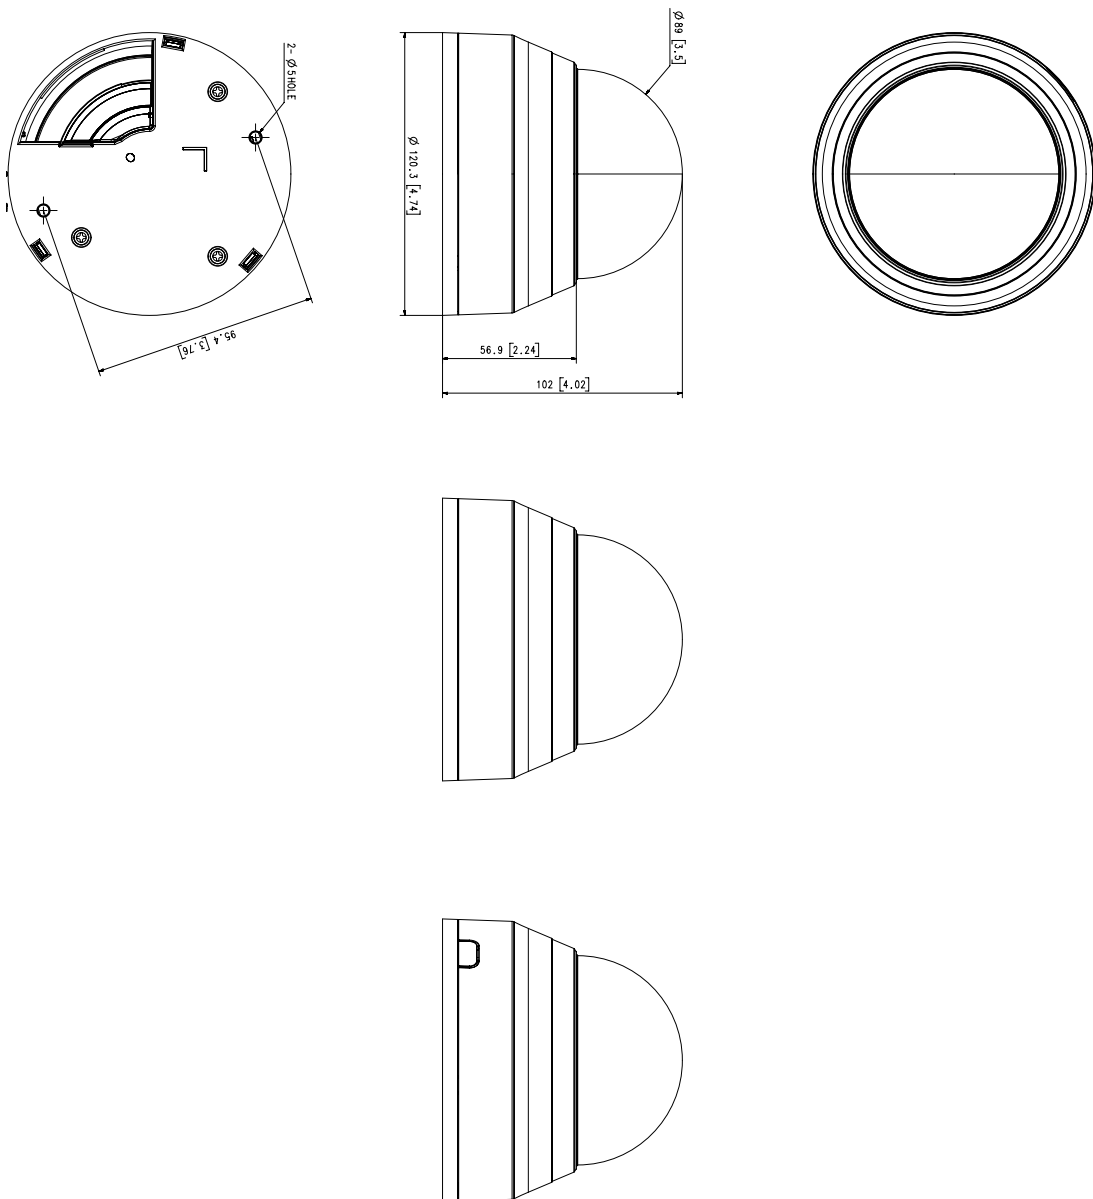

Dimension

QND-8080R
UNIT : mm[inch]