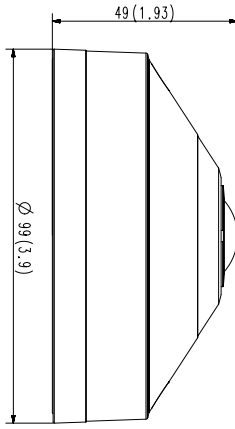

3			
2			
1	QNF-8010		19.09.02
No.	MODEL NAME		DATE
Unit : mm (inch)	SCALE : 1/1	© Hanwha Techwin