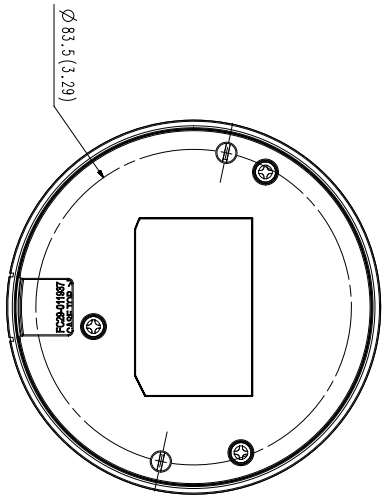

3			
2			
1	QNF-8010		19.09.02
No.	MODEL NAME		DATE
Unit : mm (inch)	SCALE : 1/1	© Hanwha Techwin