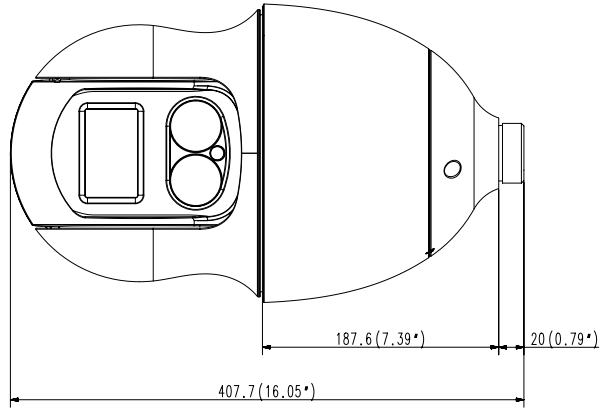

## Key Features

- Max. 2megapixel (1920 x 1080) resolution
- 4.44~102.2mm(23x) lens
- Max. IR viewable length : 100m
- Day&night(ICR), WDR(120dB), DIS(Built-in gyro sensor)
- Intelligent Analytics
- Multiple streaming, WiseStream II support
- H.265, H.264, MJPEG codec support
- MicroSD / SDHC / SDXC memory
- IP66, IK10

Color / Material	Body: Ivory / Plastic, Head: Black / Plastic
Product dimensions / weight	Ø236.9x407.7mm(9.33x16.05"), 6.8Kg(14.99 lb)

- The latest product information / specification can be found at [hanwha-security.com](http://hanwha-security.com)
- Design and specifications are subject to change without notice.
- Wisenet is the proprietary brand of Hanwha Techwin, formerly known as Samsung Techwin.

NO	PART NAME	CODE NO.	MATERIAL	Q'TY	REMARK
----	-----------	----------	----------	------	--------

Ø 236.9

단위 : mm (인치)

STANDARD TOLERANCE

DIY	h11	h12	h13	h14	h15
0-16	+0.06	+0.11	+0.11	+0.11	+0.13
16-63	+0.06	+0.11	+0.11	+0.13	+0.14
63-250	+0.11	+0.13	+0.13	+0.14	+0.14
	+0.13	+0.14	+0.14	+0.15	+0.15