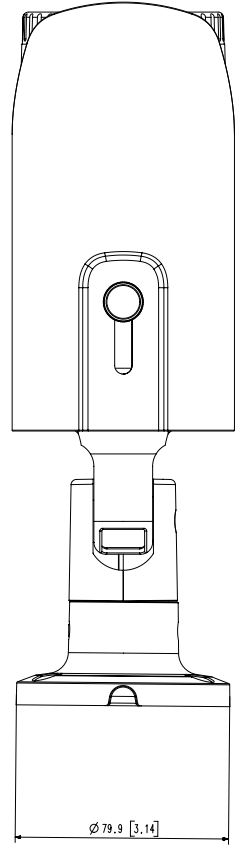

Apperance, SC0-6085R, SC0-6085RVP, SU0-6085R
UNIT : mm [inch]