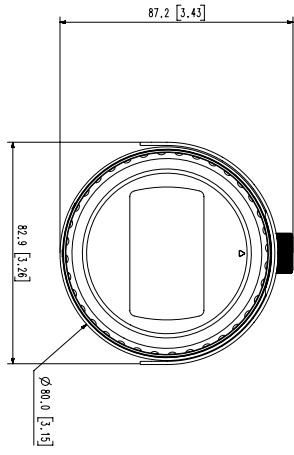

SCO-6085R

2MP Analog IR Bullet Camera

Key Features

- Full HD(1920 x 1080) resolution
- 0.11Lux@F1.6, 0Lux(B/W IR LED on)
- 3.2~10mm(3.1x) varifocal lens
- Day & Night (ICR), DWDR < Motion detection
- IR viewable length 30m, IP66, IK10
- Transmission distance max. 500m
- Easy installation (Plug & play)

Video	
Imaging Device	1/2.8" 2M CMOS
Effective Pixels	1945(H)x1097(V)
Min. Illumination	Color: 0.11Lux (F1.6, 1/30sec) BW: 0Lux(IR LED on)
Video Out	BNC(AHD / CVBS Selectable)
Lens	
Focal Length (Zoom Ratio)	3.2~10mm(3.1x) manual varifocal
Max. Aperture Ratio	F1.6
Angular Field of View	H: 110.2°(Wide)~32.0°(Tele) / V: 55.4°(Wide)~18.0°(Tele) / D: 128.4°(Wide)~36.6°(Tele)
Min. Object Distance	0.5m(1.64ft)
Focus Control	Manual
Lens Type	DC auto iris
Operational	
IR Viewable Length	30m(98.42ft)
Camera Title	Displayed 15 characters
Day & Night	Auto(ICR)
Backlight Compensation	BLC, HLC, DWDR
Digital Noise Reduction	SSNRIV
Defog	Support
Motion Detection	4ea
Privacy Masking	8ea
Gain Control	Low / Middle / High / Very high
White Balance	ATW / AWC / Manual / Indoor / Outdoor
Electronic Shutter Speed	1~1/12,000sec
Video Rotation	H-Rev/V-Rev
Analytics	Motion detection
Alarm I/O	Output 1ea
Alarm Triggers	Analytics
Alarm Events	Alarm output
Coaxial Protocol	ACP(AHD Coax Protocol), CVBS: Pelco-C(Coaxitron)
Video Transmission Distance	500m(5C2V Coaxial Cable)
Environmental	
Operating Temperature / Humidity	-30°C ~ +55°C (-22°F ~ +131°F) / Less than 90% RH
Certification	IP66, IK10
Electrical	
Input Voltage	24VAC, 12VDC
Power Consumption	24VAC: Max 5.4W, typical 3.4W 12VDC: Max 5.4W, typical 3.4W
Mechanical	

Apperance, SC0-6085R, SC0-6085RVP, SU0-6085R
 UNIT : mm [inch]