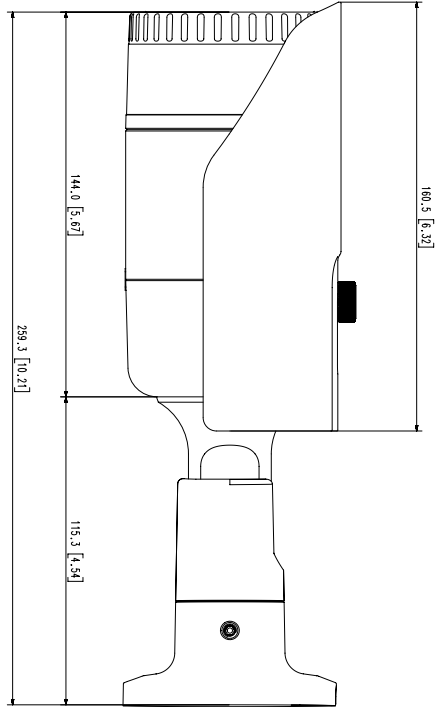

SCO-6085R

2MP Analog IR Bullet Camera

Key Features

- Full HD(1920 x 1080) resolution
- 0.11Lux@F1.6, 0Lux(B/W IR LED on)
- 3.2~10mm(3.1x) varifocal lens
- Day & Night (ICR), DWDR < Motion detection
- IR viewable length 30m, IP66, IK10
- Transmission distance max. 500m
- Easy installation (Plug & play)

Video	
Imaging Device	1/2.8" 2M CMOS
Effective Pixels	1945(H)x1097(V)
Min. Illumination	Color: 0.11Lux (F1.6, 1/30sec) BW: 0Lux(IR LED on)
Video Out	BNC(AHD / CVBS Selectable)
Lens	
Focal Length (Zoom Ratio)	3.2~10mm(3.1x) manual varifocal
Max. Aperture Ratio	F1.6
Angular Field of View	H: 110.2°(Wide)~32.0°(Tele) / V: 55.4°(Wide)~18.0°(Tele) / D: 128.4°(Wide)~36.6°(Tele)
Min. Object Distance	0.5m(1.64ft)
Focus Control	Manual
Lens Type	DC auto iris
Operational	
IR Viewable Length	30m(98.42ft)
Camera Title	Displayed 15 characters
Day & Night	Auto(ICR)
Backlight Compensation	BLC, HLC, DWDR
Digital Noise Reduction	SSNRIV
Defog	Support
Motion Detection	4ea
Privacy Masking	8ea
Gain Control	Low / Middle / High / Very high
White Balance	ATW / AWC / Manual / Indoor / Outdoor
Electronic Shutter Speed	1~1/12,000sec
Video Rotation	H-Rev/V-Rev
Analytics	Motion detection
Alarm I/O	Output 1ea
Alarm Triggers	Analytics
Alarm Events	Alarm output
Coaxial Protocol	ACP(AHD Coax Protocol), CVBS: Pelco-C(Coaxitron)
Video Transmission Distance	500m(5C2V Coaxial Cable)
Environmental	
Operating Temperature / Humidity	-30°C ~ +55°C (-22°F ~ +131°F) / Less than 90% RH
Certification	IP66, IK10
Electrical	
Input Voltage	24VAC, 12VDC
Power Consumption	24VAC: Max 5.4W, typical 3.4W 12VDC: Max 5.4W, typical 3.4W
Mechanical	

Apperance, SC0-6085R, SC0-6085RVP, SU0-6085R
 UNIT : mm [inch]