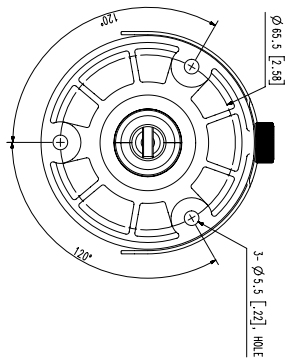

SCO-6085R

2MP Analog IR Bullet Camera

Key Features

- Full HD(1920 x 1080) resolution
- 0.11Lux@F1.6, 0Lux(B/W IR LED on)
- 3.2~10mm(3.1x) varifocal lens
- Day & Night (ICR), DWDR < Motion detection
- IR viewable length 30m, IP66, IK10
- Transmission distance max. 500m
- Easy installation (Plug & play)

Video	
Imaging Device	1/2.8" 2M CMOS
Effective Pixels	1945(H)x1097(V)
Min. Illumination	Color: 0.11Lux (F1.6, 1/30sec) BW: 0Lux(IR LED on)
Video Out	BNC(AHD / CVBS Selectable)
Lens	
Focal Length (Zoom Ratio)	3.2~10mm(3.1x) manual varifocal
Max. Aperture Ratio	F1.6
Angular Field of View	H: 110.2°(Wide)~32.0°(Tele) / V: 55.4°(Wide)~18.0°(Tele) / D: 128.4°(Wide)~36.6°(Tele)
Min. Object Distance	0.5m(1.64ft)
Focus Control	Manual
Lens Type	DC auto iris
Operational	
IR Viewable Length	30m(98.42ft)
Camera Title	Displayed 15 characters
Day & Night	Auto(ICR)
Backlight Compensation	BLC, HLC, DWDR
Digital Noise Reduction	SSNRIV
Defog	Support
Motion Detection	4ea
Privacy Masking	8ea
Gain Control	Low / Middle / High / Very high
White Balance	ATW / AWC / Manual / Indoor / Outdoor
Electronic Shutter Speed	1~1/12,000sec
Video Rotation	H-Rev/V-Rev
Analytics	Motion detection
Alarm I/O	Output 1ea
Alarm Triggers	Analytics
Alarm Events	Alarm output
Coaxial Protocol	ACP(AHD Coax Protocol), CVBS: Pelco-C(Coaxitron)
Video Transmission Distance	500m(5C2V Coaxial Cable)
Environmental	
Operating Temperature / Humidity	-30°C ~ +55°C (-22°F ~ +131°F) / Less than 90% RH
Certification	IP66, IK10
Electrical	
Input Voltage	24VAC, 12VDC
Power Consumption	24VAC: Max 5.4W, typical 3.4W 12VDC: Max 5.4W, typical 3.4W
Mechanical	

Apperance, SC0-6085R, SC0-6085RVP, SU0-6085R
 UNIT : mm [inch]