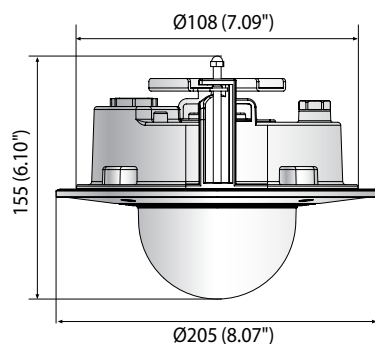

Dimensions

Unit : mm (inch)