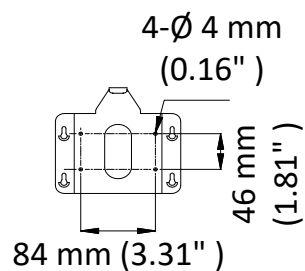

Order Model

DS-2AE5232T-A3(C)

Dimensions

Indoor

In-Ceiling

Distributed by

Headquarters

No.555 Qianmo Road, Binjiang District,
Hangzhou 310051, China
T +86-571-8807-5998
overseasbusiness@hikvision.com