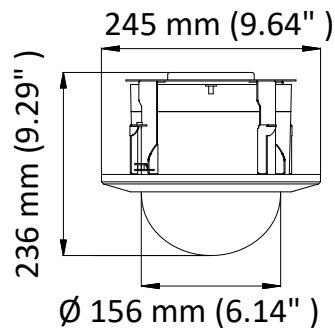

Order Model

DS-2AE5232T-A3(C)

Dimensions

Indoor

In-Ceiling

Distributed by

Headquarters

No.555 Qianmo Road, Binjiang District,
Hangzhou 310051, China
T +86-571-8807-5998
overseasbusiness@hikvision.com