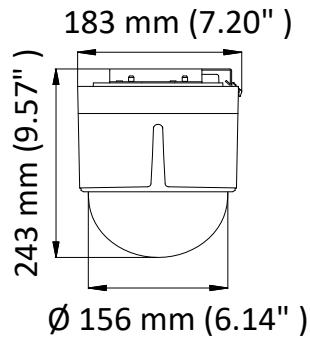

Specification

Camera	
Model	DS-2AE5232T-A3(C)
Image Sensor	1/2.8" progressive scan CMOS
Max. Image Resolution	1920 × 1080
Frame Rate	50Hz: 25fps @(1920 × 1080) 60Hz: 30fps @(1920 × 1080)
Min. Illumination	Color: 0.005 Lux @(F1.6, AGC ON) B/W: 0.001 Lux @(F1.6, AGC ON)
White Balance	AUTO/MANUAL/HAUTO/ATW/INDOOR/OUTDOOR
AGC	AUTO/MANUAL
DNR	3D DNR
WDR	≥ 120 dB
Shutter Time	PAL: 1/1 s to 1/10,000 s NTSC: 1/1 s to 1/10,000 s
Day & Night	IR cut filter
Digital Zoom	16×
Privacy Mask	8 programmable privacy masks
BLC (Backlight Compensation)	Yes
HLC (highlight Compensation)	Yes
EIS (Electric Image Stabilization)	Yes
Reginal Focus	Yes
Lens	
Focus Mode	Auto/Semiauto/Manual
Focal Length	4.8 mm to 153 mm, 32× Optical
Aperture Range	F 1.2 to F4.4
Field of View	Horizontal field of view: 55.6° to 2.04° (wide to tele) Vertical field of view: 32.4° to 1.14° (wide to tele) Diagonal field of view: 63° to 2.34° (wide to tele)
Min. Working Distance	10 mm to 1500 mm (wide to tele)
Zoom Speed	Approx. 5.6 s (optical, wide to tele)
Pan and Tilt	
Pan Range	360° endless
Pan Speed	Pan manual speed: 0.1° to 250°/s Pan preset speed: 250°/s
Tilt Range	-5° to 90° (auto flip)
Tilt Speed	Tilt manual speed: 0.1° to 150°/s Tilt preset speed: 150°/s
Proportional Zoom	Rotation speed can be adjusted automatically according to zoom multiples
Presets	256
Patrol	10 patrols, up to 32 presets per patrol
Pattern	5 patterns, with the total recording time no less than 10 minutes
Power-off Memory	Yes

Order Model

DS-2AE5232T-A3(C)

Dimensions

Indoor

In-Ceiling

Distributed by

Headquarters

No.555 Qianmo Road, Binjiang District,
Hangzhou 310051, China
T +86-571-8807-5998
overseasbusiness@hikvision.com