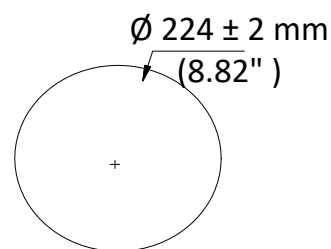

Order Model

DS-2AE5232T-A3(C)

Dimensions

Indoor

In-Ceiling

Distributed by

Headquarters

No.555 Qianmo Road, Binjiang District,
Hangzhou 310051, China
T +86-571-8807-5998
overseasbusiness@hikvision.com