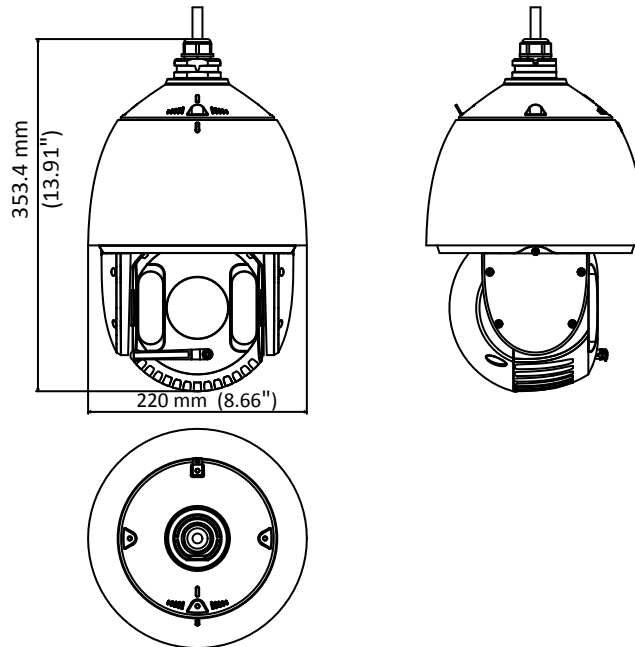

## Specification

<b>Camera</b>	
Model	DS-2AF7230TI-AW(B)
Image Sensor	1/2.8" progressive scan CMOS
Max. Image Resolution	1920 × 1080
Frame Rate	50Hz: 25fps @ (1920 × 1080) 60Hz: 30fps @ (1920 × 1080)
Min. Illumination	Color: 0.05Lux @ (F1.6, AGC ON) B/W: 0.01Lux @ (F1.6, AGC ON) 0 lux with IR
White Balance	AUTO/HAUTO/ATW/INDOOR/OUTDOOR/SELF DEFINE
AGC	AUTO/MANUAL
S/N Ratio	≥ 52 dB
DNR	3D DNR
WDR	True WDR
Shutter Time	PAL: 1/1 to 1/10,000 s NTSC: 1/1 to 1/10,000 s
Day & Night	IR cut filter
Privacy Mask	4 privacy masks
<b>Lens</b>	
Focus Mode	Auto/Semiauto/Manual
Focal Length	4.5 mm to 135 mm, 30× Optical
Aperture Range	F 1.6 to F 4.4
Angle of View	65.1° to 2.3° (Wide to Tele)
Min. Working Distance	10 mm to 1500 mm (Wide to Tele)
Zoom Speed	Approx. 3.0 s (Optical, Wide to Tele)
<b>Pan and Tilt</b>	
Pan Range	360° endless
Pan Speed	Pan manual speed: 0.1° to 180°/s; Pan preset speed: 180°/s
Tilt Range	-15° to 90° (Auto flip)
Tilt Speed	Tilt manual speed: 0.1° to 120°/s; Tilt preset speed: 120°/s
Proportional Zoom	Rotation speed can be adjusted automatically according to zoom multiples
Patrol	10 patrols, up to 32 presets per patrol
Pattern	5 patterns, with the total recording time not less than 10 minutes
Power-off Memory	Support
Park Action	Preset/Patrol/Pattern/Pan Scan/Tilt Scan/Random Scan/Frame Scan/Panorama Scan/Day Mode/Night Mode/None
PTZ Position Display	ON/OFF
Preset Freezing	Support
Scheduled Task	Preset/Patrol/Pattern/Pan Scan/Tilt Scan/Frame Scan/Random Scan/Panorama Scan/Day Mode/Night Mode/Zero Calibration/None
<b>IR</b>	
IR Distance	200 m
Smart IR	Automatically adjusted, depending on the zoom ratio

## Dimensions