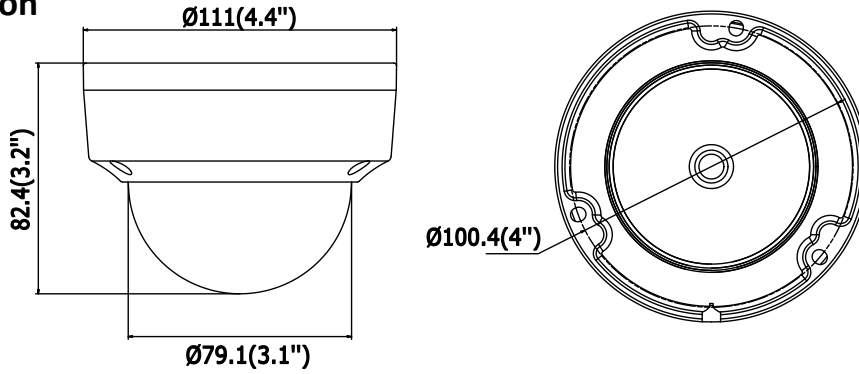

Dimension

Unit: mm

Accessory

DS-1259ZJ

DS-1272ZJ-110

DS-1272ZJ-110B

DS-1271ZJ-110

DS-1280ZJ-DM18

DS-1276ZJ

DS-1275ZJ

DS-1250ZJ

Distributed by

HIKVISION

Headquarters

No.555 Qianmo Road, Binjiang District,
Hangzhou 310051, China
T +86-571-8807-5998
overseasbusiness@hikvision.com

Hikvision USA
T +1-909-895-0400
sales.usa@hikvision.com

Hikvision Australia
T +61-2-8599-4233
salesau@hikvision.com

Hikvision India
T +91-22-28469900
sales@pramahikvision.com

Hikvision Canada
T +1-866-200-6690
sales.canada@hikvision.com

Hikvision Thailand
T +662-275-9949
sales.thailand@hikvision.com

Hikvision Europe
T +31-23-5542770
sales.eu@hikvision.com

Hikvision Italy
T +39-0438-6902
info.it@hikvision.com

Hikvision Brazil
T +55 11 3318-0050
Latam.support@hikvision.com

Hikvision Turkey
T +90 (216)521 7070- 7074
sales.tr@hikvision.com

Hikvision Malaysia
T +601-7652-2413
sales.my@hikvision.com

Hikvision UK & Ireland
T +01628-902140
sales.uk@hikvision.com

Hikvision South Africa
Tel: +27 (10) 0351172
sale.africa@hikvision.com

Hikvision France
T +33(0)1-85-330-450
info.fr@hikvision.com

Hikvision Kazakhstan
T +7-727-9730667
nikia.panfilov@hikvision.ru

Hikvision Vietnam
T +84-974270888
sales.vt@hikvision.com

Hikvision UAE
T +971-4-4432090
salesme@hikvision.com

Hikvision Singapore
T +65-6684-4718
sg@hikvision.com

Hikvision Spain
T +34-91-737-16-55
info.es@hikvision.com

Hikvision Tashkent
T +99-87-1238-9438
uzb@hikvision.ru

Hikvision Hong Kong
T +852-2151-1761
info.hk@hikvision.com

05058020181207

Hikvision Russia
T +7-495-669-67-99
sateru@hikvision.com

Hikvision Korea
T +82-(0)31-731-8817
sales.korea@hikvision.com

Hikvision Poland
T +48-22-460-01-50
info.pl@hikvision.com

Hikvision Indonesia
T +62-21-2933759
Sales.Indonesia@hikvision.com

Hikvision Colombia
sales.colombia@hikvision.com