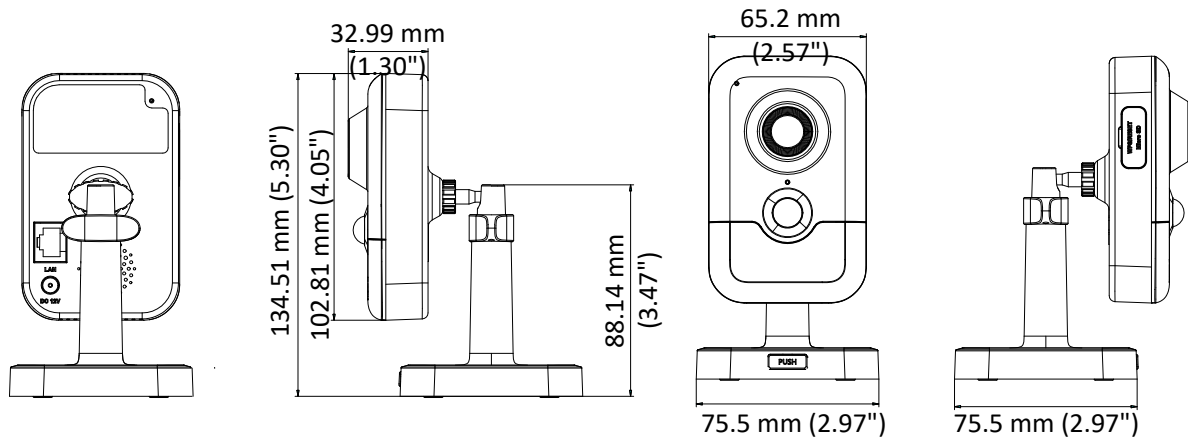

Dimension

Distributed by

HIKVISION®

Headquarters

No.555 Qianmo Road, Binjiang District,
Hangzhou 310051, China
T +86-571-8807-5998
overseasbusiness@hikvision.com

Hikvision USA
T +1-909-895-0400
sales.usa@hikvision.com

Hikvision Australia
T +61-2-8599-4233
salesau@hikvision.com

Hikvision India
T +91-22-28469900
sales@pramahikvision.com

Hikvision Canada
T +1-866-200-6690
sales.canada@hikvision.com

Hikvision Thailand
T +662-275-9949
sales.thailand@hikvision.com

Hikvision Europe
T +31-23-5542770
sales.eu@hikvision.com

Hikvision Italy
T +39-0438-6902
info.it@hikvision.com

Hikvision Brazil
T +55 11 3318-0050
Latam.support@hikvision.com

Hikvision Turkey
T +90 [216]521 7070- 7074
sales.tr@hikvision.com

Hikvision Malaysia
T +601-7652-2413
sales.my@hikvision.com

Hikvision UK & Ireland
T +01628-902140
sales.uk@hikvision.com

Hikvision South Africa
Tel: +27 (10) 0351172
sale.africa@hikvision.com

Hikvision France
T +33(0)1-85-330-450
info.fr@hikvision.com

Hikvision Kazakhstan
T +7-727-9730667
nikia.panfilov@hikvision.ru

Hikvision Vietnam
T +84-974270888
sales.vt@hikvision.com

Hikvision UAE
T +971-4-4432090
salesme@hikvision.com

Hikvision Singapore
T +65-6684-4718
sg@hikvision.com

Hikvision Spain
T +34-91-737-16-55
info.es@hikvision.com

Hikvision Tashkent
T +99-87-1238-9438
uzb@hikvision.ru

Hikvision Hong Kong
T +852-2151-1761
info.hk@hikvision.com

Hikvision Russia
T +7-495-669-67-99
saleru@hikvision.com

Hikvision Korea
T +82-(0)31-731-8817
sales.korea@hikvision.com

Hikvision Poland
T +48-22-460-01-50
info.pl@hikvision.com

Hikvision Indonesia
T +62-21-2933759
Sales.Indonesia@hikvision.com