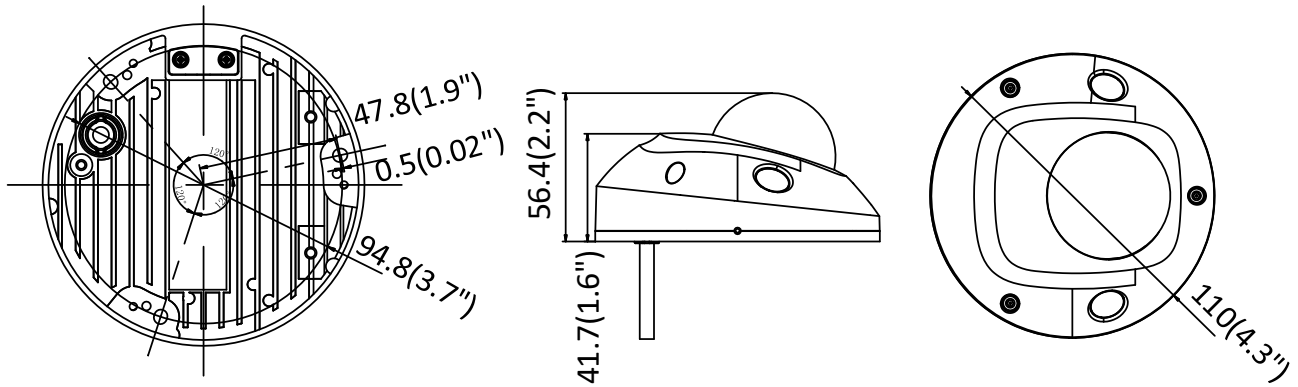

Current	PoE (802.3af, 36 V to 57 V), 0.26 A to 0.17 A, max. 9.5 W
Protection Level	IK08, IP66
Material	Front cover: plastic , Bottom base: metal
Dimensions	Φ110 mm × 56.4 mm (Φ4.33" × 2.22")
Weight	Camera: Approx. 400 g (0.88 lb.)

Available Model

DS-2CD2525FHWD-I (2.8/4/6mm), DS-2CD2525FHWD-IS (2.8/4/6 mm),
DS-2CD2525FHWD-IW (2.8/4/6 mm), DS-2CD2525FHWD-IWS (2.8/4/6 mm)

Dimension