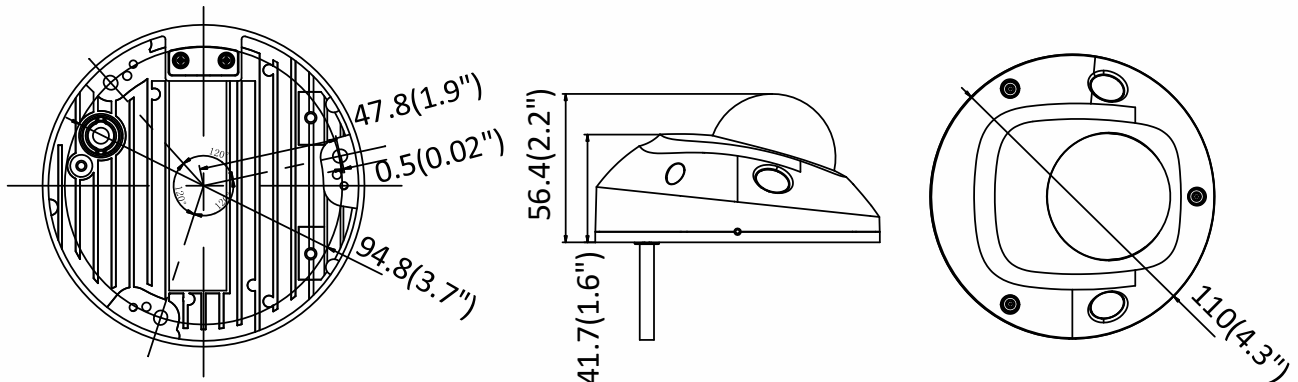

Dimension

Accessory

DS-1280ZJ-DM46
Junction Box

Distributed by

HIKVISION

Headquarters

No.555 Qianmo Road, Binjiang District,
Hangzhou 310051, China
T +86-571-8807-5998
overseasbusiness@hikvision.com

Hikvision USA
T +1-909-895-0400
sales.usa@hikvision.com

Hikvision Italy
T +39-0438-6902
info.it@hikvision.com

Hikvision Singapore
T +65-6684-4718
sg@hikvision.com

Hikvision Africa
T +27 (10) 0351172
sale.africa@hikvision.com

Hikvision Europe
T +31-23-55-42-770
info.eu@hikvision.com

Hikvision France
T +33(0)1-85-330-450
info.fr@hikvision.com

Hikvision Oceania
T +61-2-8599-4233
salesau@hikvision.com

Hikvision Hong Kong
T +852-2151-1761

Hikvision Middle East
T +971-4-8816086
salesme@hikvision.com

Hikvision Spain
T +34-91-737-16-55
info.es@hikvision.com

Hikvision Canada
T +1-909-895-0400
sales.usa@hikvision.com

Hikvision Russia
T +7-495-669-67-99
sateru@hikvision.com

Hikvision Poland
T +48-22-460-01-50
poland@hikvision.com

Hikvision Korea
T +82-31-731-8841
sales.korea@hikvision.com

Hikvision India
T +91-22-28469900
sales@pramahikvision.com

Hikvision UK
T +01628-902140
support.uk@hikvision.com

Hikvision Brazil
T +55 11 3318-0050
Latam.support@hikvision.com