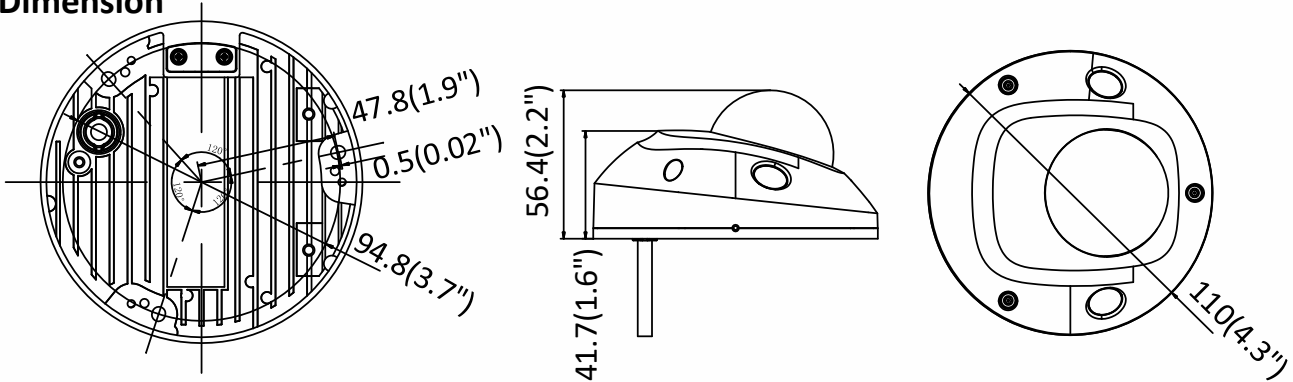

Dimension

Accessory

Distributed by

HIKVISION

Headquarters

No.555 Qianmo Road, Binjiang District,
Hangzhou 310051, China
T +86-571-8807-5998
overseasbusiness@hikvision.com

Hikvision USA
T +1-909-895-0400
sales.usa@hikvision.com

Hikvision Italy
T +39-0438-6902
info.it@hikvision.com

Hikvision Singapore
T +65-6684-4718
sg@hikvision.com

Hikvision Africa
T +27 (10) 0351172
sale.africa@hikvision.com

Hikvision Europe
T +31-23-55-42-770
info.eu@hikvision.com

Hikvision France
T +33(0)1-85-330-450
info.fr@hikvision.com

Hikvision Oceania
T +61-2-8599-4233
salesau@hikvision.com

Hikvision Hong Kong
T +852-2151-1761

Hikvision Middle East
T +971-4-8816086
salesme@hikvision.com

Hikvision Spain
T +34-91-737-16-55
info.es@hikvision.com

Hikvision Canada
T +1-909-895-0400
sales.usa@hikvision.com

Hikvision Russia
T +7-495-669-67-99
sateru@hikvision.com

Hikvision Poland
T +48-22-460-01-50
poland@hikvision.com

Hikvision Korea
T +82-31-731-8841
sales.korea@hikvision.com

Hikvision India
T +91-22-28469900
sales@pramahikvision.com

Hikvision UK
T +01628-902140
support.uk@hikvision.com

Hikvision Brazil
T +55 11 3318-0050
Latam.support@hikvision.com