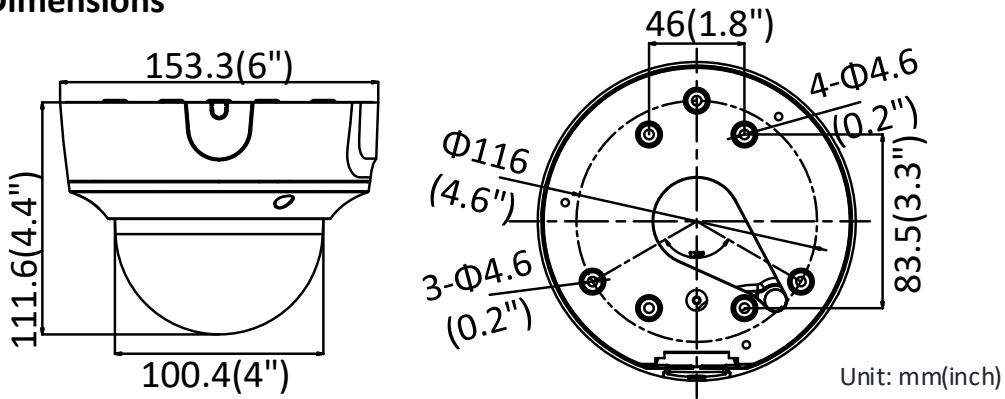

Dimensions

Accessories