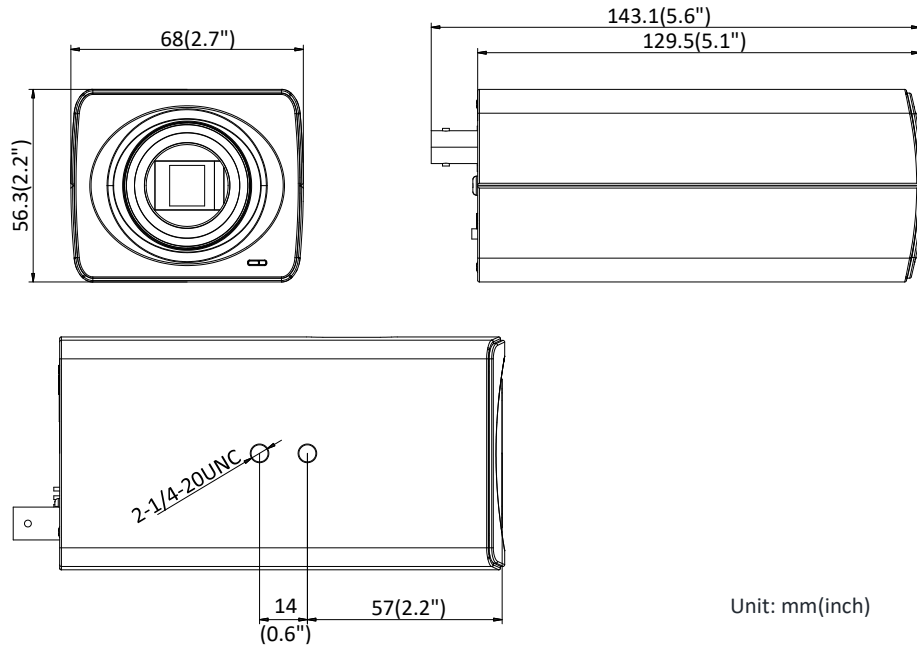

Dimensions