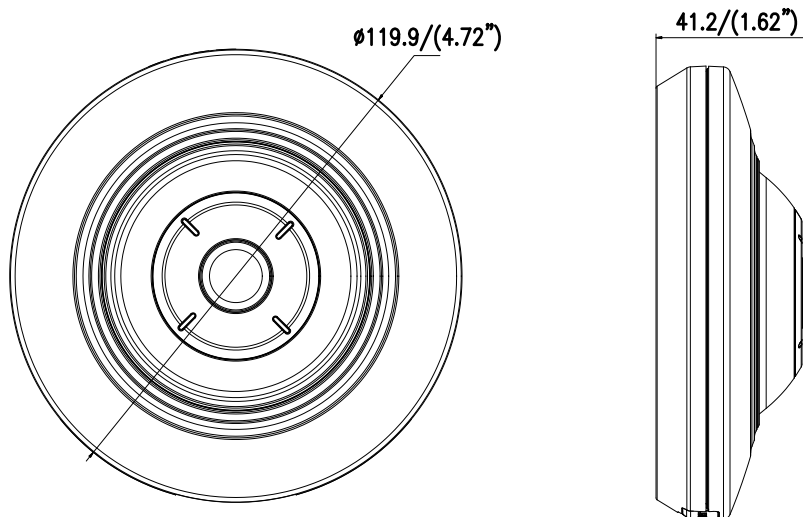

Detection	Motion detection, dynamic analysis, intrusion detection, line crossing detection
Protocols	TCP/IP, ICMP, HTTP, HTTPS, FTP, DHCP, DNS, DDNS, RTP, RTSP, RTCP, PPPoE, NTP, UPnP, SMTP, SNMP, IGMP, 802.1X, QoS, IPv6
Standard	ONVIF (PROFILE S, PROFILE G), ISAPI
General Function	One-key reset, anti-flicker, password protection, privacy mask, IP Address filtering, heartbeat, watermark
Firmware Version	V5.5.52
Interface	
Communication Interface	1 RJ45 10M/100M self-adaptive Ethernet port
Audio (-S)	1 audio input (line in), 1 audio output interface
Alarm (-S)	1 alarm input, 1 alarm output (DC24V, 1A or AC110V, 500mA, max.)
On-board Storage	Built-in microSD/SDHC/SDXC slot, up to 128 G
General	
Operating Conditions	-10 °C to +50 °C (-14 °F to +122 °F), humidity 95% or less (non-condensing)
Power Supply	DC 12V ± 25%, 0.4 A, 4.8 W PoE (802.3af, 36V to 57 V, class 3), 0.4 A to 0.7 A, 6.4 W
IR Range	Up to 8 m
Dimensions	Φ 119.9 × 41.2 mm (Φ 4.72" × 1.62")
Weight	600 g (1.32 lb.)

Available Model

DS-2CD2935FWD-I (1.16 mm), DS-2CD2935FWD-IS (1.16 mm)

Dimension

Unit: mm(inch)

Accessory

DS-1294ZJ
Wall mount

DS-1281ZJ-DM27
Inclined ceiling mount

DS-1297ZJ
Pendant mount
(extendable)