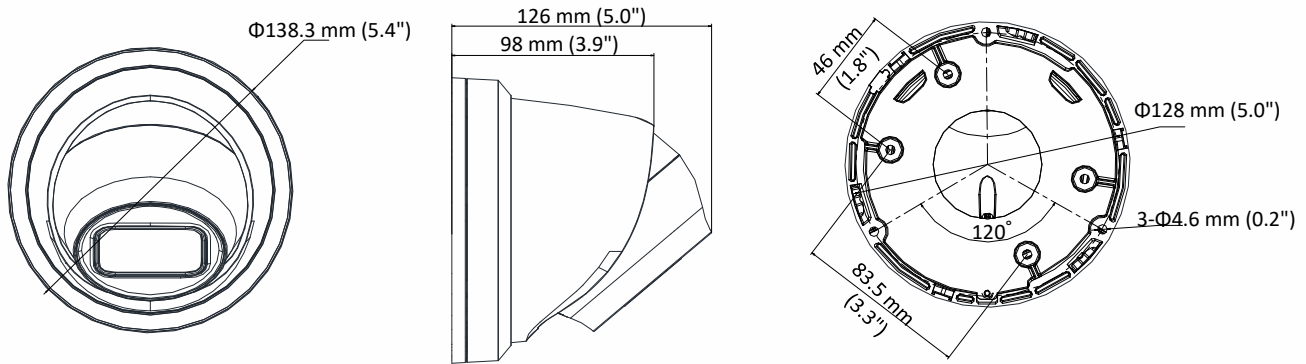

Dimension

Accessory

Distributed by

HIKVISION

Headquarters

No.555 Qianmo Road, Binjiang District,
Hangzhou 310051, China
T +86-571-8807-5998
overseasbusiness@hikvision.com

Hikvision USA
T +1-909-895-0400
sales.usa@hikvision.com

Hikvision Italy
T +39-0438-6902
info.it@hikvision.com

Hikvision Singapore
T +65-6684-4718
sg@hikvision.com

Hikvision Africa
T +27 (10) 0351172
sale.africa@hikvision.com

Hikvision Europe
T +31-23-55-42-770
info.eu@hikvision.com

Hikvision France
T +33(0)1-85-330-450
info.fr@hikvision.com

Hikvision Oceania
T +61-2-8599-4233
salesau@hikvision.com

Hikvision Hong Kong
T +852-2151-1761

Hikvision Middle East
T +971-4-8816086
salesme@hikvision.com

Hikvision Spain
T +34-91-737-16-55
info.es@hikvision.com

Hikvision Canada
T +1-909-895-0400
sales.usa@hikvision.com

Hikvision Russia
T +7-495-669-67-99
saleru@hikvision.com

Hikvision Poland
T +48-22-460-01-50
poland@hikvision.com

Hikvision Korea
T +82-31-731-8841
sales.korea@hikvision.com

Hikvision India
T +91-22-28469900
sales@pramahikvision.com

Hikvision UK
T +01628-902140
support.uk@hikvision.com

Hikvision Brazil
T +55 11 3318-0050
Latam.support@hikvision.com

05058220190429