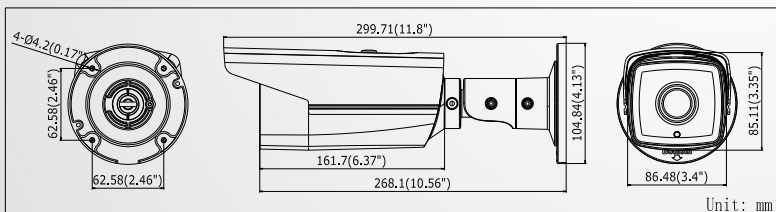

DS-2CD2T22WD-I3/I5/I8 2.0MP EXIR Bullet Network Camera

Specification

Camera	
Image Sensor	1/2.8" Progressive Scan CMOS
Min. Illumination	0.01Lux @(F1.2,AGC ON), 0.028 Lux @(F2.0,AGC ON), 0 Lux with IR
Shutter Speed	1/3 s ~ 1/10,000 s
Slow Shutter	Support
Lens	(-I3: 4,6mm; -I5: 4,6,12mm; -I8: 6,12,16mm) @F2.0
Lens Mount	M12
Day & Night	IR cut filter with auto switch
WDR	120dB
Compression Standard	
Video Compression	H.264/MJPEG/H.264+
H.264 Type	Main Profile
Video Bit Rate	32 Kbps – 16 Mbps
Image	
Max. Resolution	1920 × 1080
Frame Rate	50Hz: 25fps(1920 × 1080, 1280 × 960, 1280 × 720) 60Hz: 30fps (1920 × 1080, 1280 × 960, 1280 × 720)
Image Enhancement	BLC/3D DNR/ROI
Image Setting	Rotate Mode, Saturation, Brightness, Contrast, Sharpness adjustable by client software or web browser
Day/Night Switch	Auto/Schedule/Triggered by Alarm In
Network	
Network Storage	NAS (Support NFS,SMB/CIFS)
Alarm Trigger	Intrusion Detection, Line Crossing detection, Motion detection, Dynamic Analysis, Tampering alarm, Network disconnect, IP address conflict, Storage exception
Protocols	TCP/IP, UDP, ICMP, HTTP, HTTPS, FTP, DHCP, DNS, DDNS, RTP, RTSP, RTCP, PPPoE, NTP, UPnP, SMTP, SNMP, IGMP, 802.1X, QoS, IPv6, Bonjour
Security	Flash-prevention, dual stream, heartbeat, mirror, password protection, privacy mask, watermark, IP address filtering, Anonymous access
Standard	ONVIF (PROFILE S, PROFILE G), PSIA, CGI, ISAPI
General	
Communication Interface	1 RJ45 10M/100M Ethernet interface
Operating Conditions	-30 °C – 60 °C (-22 °F – 140 °F), Humidity 95% or less (non-condensing)
Power Supply	12V DC±10%, PoE (802.3af)
Power Consumption	-I3: Max. 6W; -I5: Max. 7.5W; -I8: Max. 10.5W
Ingress Protection level	IP66
IR Range	-I3: 30 meters; -I5: 50 meters; -I8: 80 meters
Dimensions	299.71 × 86.48 × 85.11(11.8" × 3.4" × 3.35")
Weight	1200g (2.65 lbs)
Order Model	
DS-2CD2T22WD-I3, DS-2CD2T22WD-I5, DS-2CD2T22WD-I8	