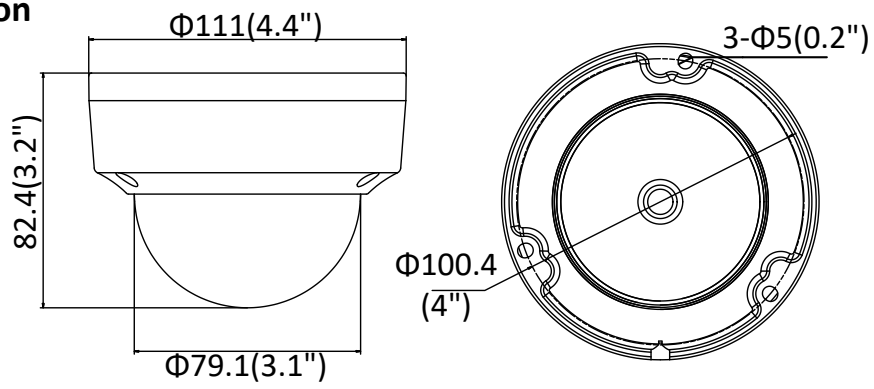

Dimension

Unit: mm