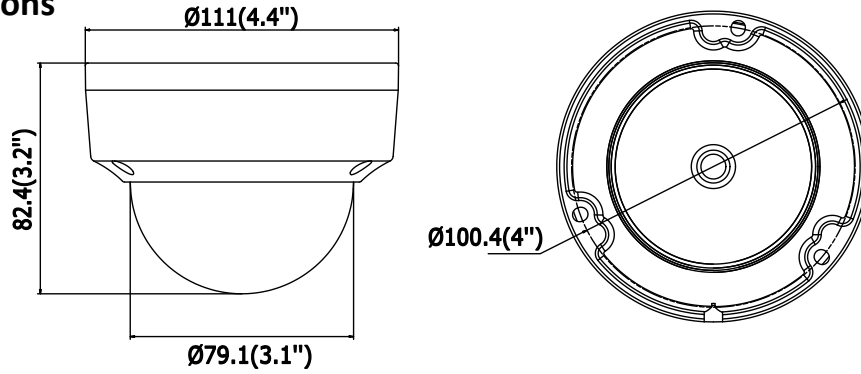

Dimensions

Unit: mm

Accessories

DS-1259ZJ

DS-1272ZJ-110

DS-1272ZJ-110B

DS-1271ZJ-110

DS-1280ZJ-DM18

DS-1276ZJ

DS-1275ZJ

DS-1250ZJ

Distributed by

HIKVISION

Headquarters

No.555 Qianmo Road, Binjiang District,
Hangzhou 310051, China
T +86-571-8807-5998
overseasbusiness@hikvision.com

Hikvision USA
T +1-909-895-0400
sales.usa@hikvision.com

Hikvision Australia
T +61-2-8599-4233
salesau@hikvision.com

Hikvision India
T +91-22-28469900
sales@pramahikvision.com

Hikvision Canada
T +1-866-200-6690
sales.canada@hikvision.com

Hikvision Thailand
T +662-275-9949
sales.thailand@hikvision.com

Hikvision Europe
T +31-23-5542770
sales.eu@hikvision.com

Hikvision Italy
T +39-0438-6902
info.it@hikvision.com

Hikvision Brazil
T +55 11 3318-0050
Latam.support@hikvision.com

Hikvision Turkey
T +90 (216)521 7070- 7074
sales.tr@hikvision.com

Hikvision Malaysia
T +601-7652-2413
sales.my@hikvision.com

Hikvision UK & Ireland
T +01628-902140
sales.uk@hikvision.com

Hikvision South Africa
Tel: +27 (10) 0351172
sale.africa@hikvision.com

Hikvision France
T +33(0)1-85-330-450
info.fr@hikvision.com

Hikvision Kazakhstan
T +7-727-9730667
nikia.panfilov@hikvision.ru

Hikvision Vietnam
T +84-974270888
sales.vt@hikvision.com

Hikvision UAE
T +971-4-4432090
salesme@hikvision.com

Hikvision Singapore
T +65-6684-4718
sg@hikvision.com

Hikvision Spain
T +34-91-737-16-55
info.es@hikvision.com

Hikvision Tashkent
T +99-87-1238-9438
uzb@hikvision.ru

Hikvision Hong Kong
T +852-2151-1761
info.hk@hikvision.com

Hikvision Russia
T +7-495-669-67-99
sateru@hikvision.com

Hikvision Korea
T +82-(0)31-731-8817
sales.korea@hikvision.com

Hikvision Poland
T +48-22-460-01-50
info.pl@hikvision.com

Hikvision Indonesia
T +62-21-2933759
Sales.Indonesia@hikvision.com

Hikvision Colombia
sales.colombia@hikvision.com