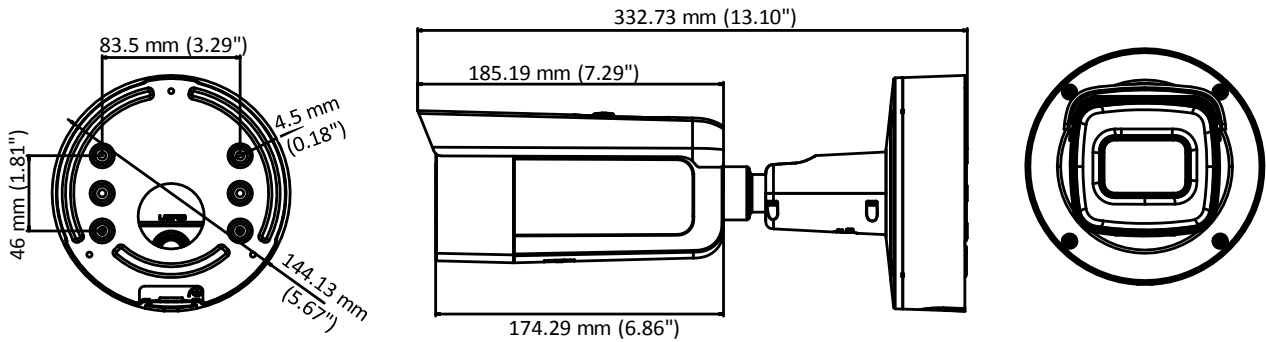

Dimensions