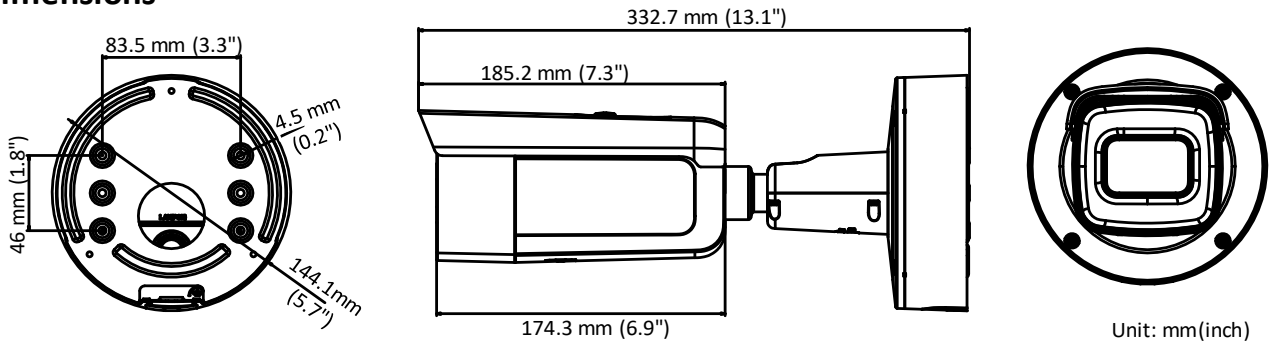

Image Enhancement	BLC/3D DNR/HLC
Image Settings	Rotate mode, saturation, brightness, contrast, sharpness, and white balance adjustable by client software or web browser
Target Cropping	No
Day/Night Switch	Day/Night/Auto/Schedule/Triggered by alarm in
<b>Network</b>	
Network Storage	Support micro SD/SDHC/SDXC card (128G), local storage and NAS (NFS,SMB/CIFS), ANR
Alarm Trigger	Motion detection, video tampering, network disconnected, IP address conflict, illegal login, HDD full, HDD error
Protocols	TCP/IP, ICMP, HTTP, HTTPS, FTP, DHCP, DNS, DDNS, RTP, RTSP, RTCP, PPPoE, NTP, UPnP, SMTP, SNMP, IGMP, 802.1X, QoS, IPv6, Bonjour
General Function	One-key reset, anti-flicker, three streams, heartbeat, mirror, password protection, privacy mask, watermark, IP address filter
Firmware Version	V5.5.60
API	ONVIF (PROFILE S, PROFILE G), ISAPI
Simultaneous Live View	Up to 6 channels
User/Host	Up to 32 users 3 levels: Administrator, Operator and User
Client	iVMS-4200, Hik-Connect, iVMS-5200, iVMS-4500
Web Browser	IE8+, Chrome 31.0-44, Firefox 30.0-51, Safari 8.0+
<b>Interface</b>	
Audio	1 input (line in, 3.5 mm), 1 output (line out, 3.5 mm), mono sound
Alarm	1 input, 1 output (max. 12 VDC, 30 mA)
Video Output	1Vp-p Composite Output(75Ω) (For adjustment only)
Communication Interface	1 RJ45 10M/100M self-adaptive Ethernet port
On-board storage	Built-in micro SD/SDHC/SDXC slot, up to 128 GB
Reset Button	Yes
<b>Audio</b>	
Environment Noise Filtering	Yes
Audio Sampling Rate	8kHz/16kHz/32kHz/44.1kHz/48kHz
<b>General</b>	
Operating Conditions	-30 °C to +60 °C (-22 °F to +140 °F), humidity 95% or less (non-condensing)
Power Supply	12 VDC ± 25%, terminal block for DC input PoE(802.3at, class 4)
Power Consumption and Current	12 VDC, 1.2 A, max. 14.4 W PoE (802.3at, 42.5V to 57V), 0.5 A to 0.3 A, max. 18 W
Protection Level	IP66, IK10
Material	Metal
Dimensions	Φ144.1 × 332.7 mm (Φ5. 7"× 13.1")
Weight	Camera: approx. 1893 g (4.2 lb.)

## Dimensions