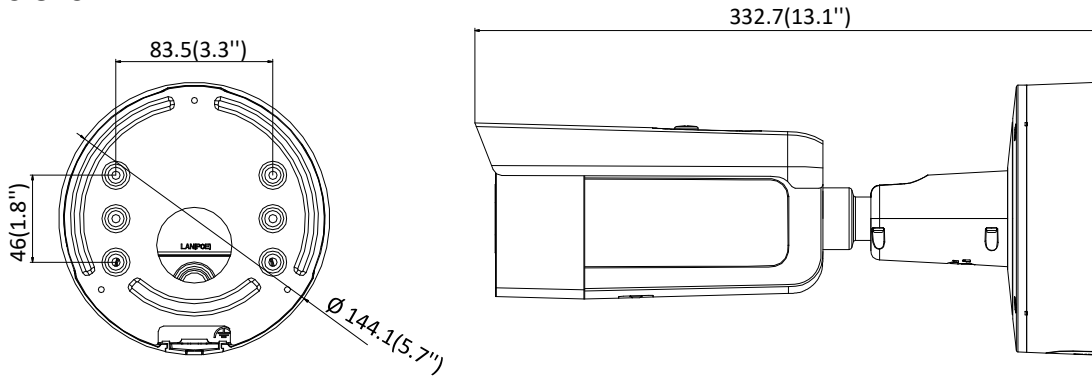

Dimensions

Unit: mm(inch)

Accessories

Distributed by