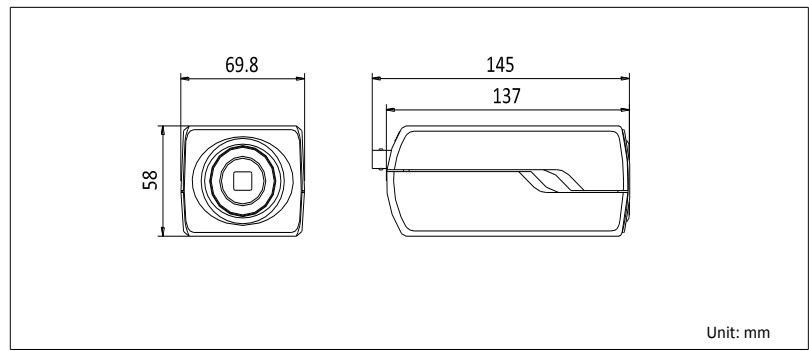

Dimensions

Audio

Environment Noise Filtering	Support
Audio I/O	Support
Audio Sampling Rate	16kHz / 32kHz / 44.1kHz / 48kHz

Smart Feature-set

Behavior Analysis	Line crossing detection, Intrusion detection, Region entrance, Region exiting, Unattended baggage, Object removal
Line Crossing Detection	Cross a pre-defined virtual line
Intrusion Detection	Enter and loiter in a pre-defined virtual region
Region Entrance	Enter a pre-defined virtual region from the outside place
Region Exiting	Exit from a pre-defined virtual region
Unattended Baggage	Objects left over in the pre-defined region such as the baggage, purse, dangerous materials
Object Removal	Objects removed from the pre-defined region, such as the exhibits on display.
Exception Detections	Scene change detection, Sudden audio increase/decrease detection, Audio loss detection, Defocus detection
Recognition	Face detection recognition
Statistics	Object Counting (Entrance and Exit object number is accounted and showed on screen in real time)
Heat Map	Support

General

Operating Conditions	-30 °C – 60 °C (-22 °F – 140 °F), Humidity 95% or less (non-condensing)
Power Supply	24 V AC ± 10%, 12 V DC ± 10%, PoE (802.3af)
Power Consumption	Max. 6 W (Max. 9W with IR cut filter on)
Dimensions	69.8×58×145 mm (2.75" × 2.28" × 5.71")
Weight	830 g (1.83 lbs)

Order Models

Lens no included models: DS-2CD4085F, DS-2CD4085F-A, DS-2CD4085F-P, DS-2CD4085F-AP

Accessories

3.8~16mm DC Iris Lens

HV3816P-8MPIR

3.8~16mm P-Iris Lens

11~40mm DC Iris Lens

HV1140P-8MPIR

11~40mm P-Iris Lens

Pendant Mount

Wall Mount

Indoor Housing

Indoor Housing

Outdoor Housing

Outdoor Housing