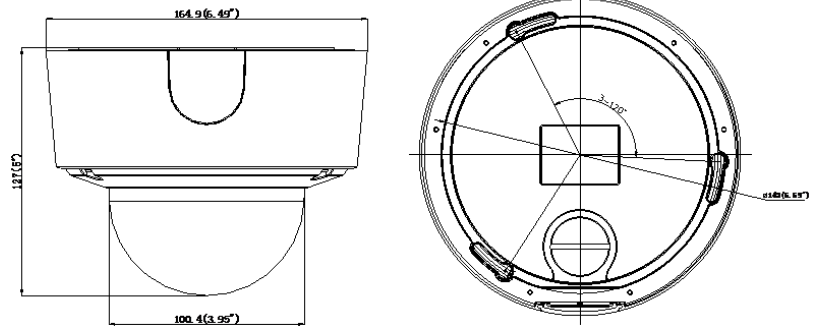

Dimensions

Audio

Environment Noise Filtering	Support
Audio I/O	Support dual audio track, stereo
Audio Sampling Rate	16kHz / 32kHz / 44.1kHz / 48kHz

Smart Feature-set

Behavior Analysis	Line crossing detection, Intrusion detection, Region entrance, Region exiting, Unattended baggage, Object removal
Line Crossing Detection	Cross a pre-defined virtual line
Intrusion Detection	Enter and loiter in a pre-defined virtual region
Region Entrance	Enter a pre-defined virtual region from the outside place
Region Exiting	Exit from a pre-defined virtual region
Unattended Baggage	Objects left over in the pre-defined region such as the baggage, purse, dangerous materials
Object Removal	Objects removed from the pre-defined region, such as the exhibits on display.
Exception Detections	Scene change detection, Sudden audio increase/decrease detection, Audio loss detection, Defocus detection
Recognition	Face detection recognition
Statistics	Object Counting (Entrance and Exit object number is accounted and showed on screen in real time)

General

Protection Level	IP66
Impact Protection	IK10
IR Distance	40m(2.8~12mm)/50m(8~32mm)
Operating Conditions	-30 °C – 60 °C (-22 °F – 140 °F), Humidity 95% or less (non-condensing)
Power Supply	AC24V/PoE(802.3at)
Power Consumption	Max. 13.5 W
Dimensions	Φ159.8 × 146 mm(Φ6.29" ×5.75")
Weight	2100 g (4.63 lbs)

Order Models

DS-2CD4324F-PTZ, DS-2CD4324F-PTZS

Accessories

Pendant Mount

Outdoor wall mount