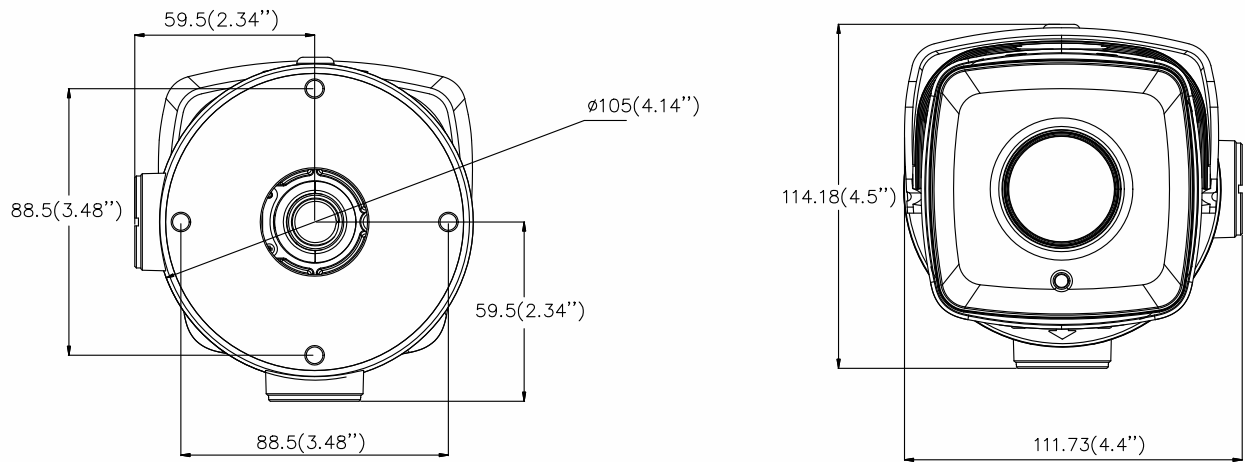

Dimensions

Unit: mm (")