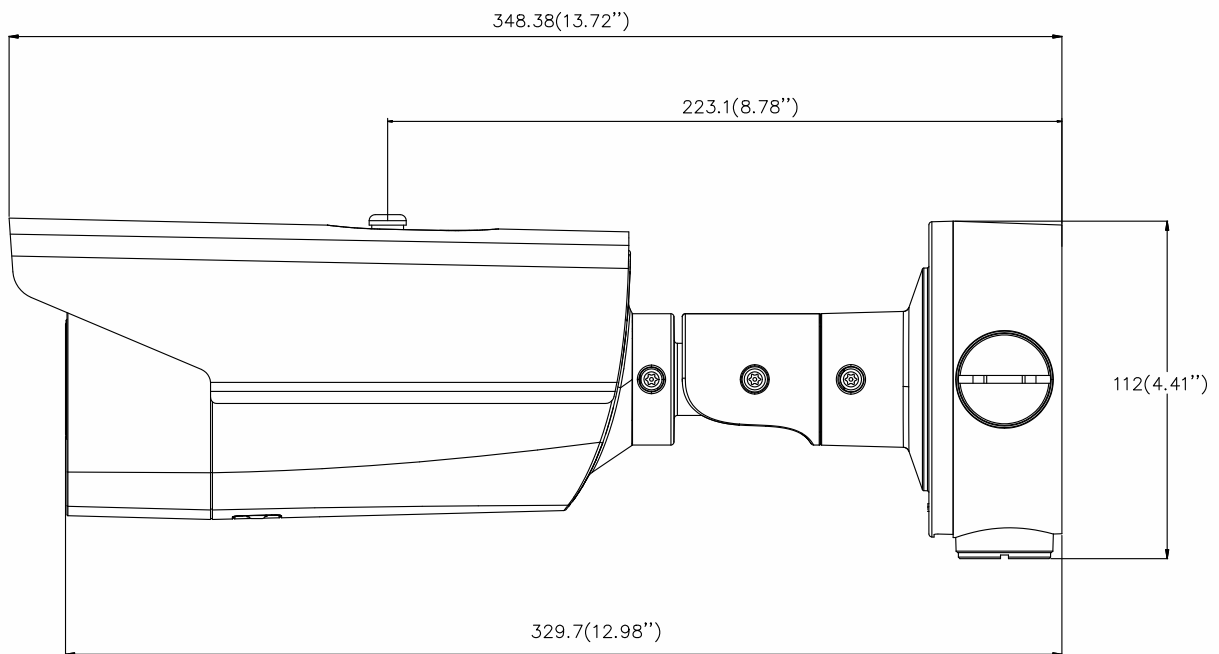

Protection Level	IP67 TVS 4000V Lightning Protection, Surge Protection and Voltage Transient Protection
Dimensions	Camera: 348.38 × 114.18 × 111.73 mm (13.72" × 4.5" × 4.4") With package: 386 × 156 × 155 mm (15.2" × 6.1" × 6.1")
Weight	Camera: 1740 g (3.8 lb.) With package: 2125 g (4.7 lb.)

## Dimensions

Unit: mm (")

Distributed by

**HIKVISION®****Headquarters**

No.555 Qianmo Road, Binjiang District,  
Hangzhou 310051, China  
T +86-571-8807-5998  
overseasbusiness@hikvision.com

**Hikvision USA**  
T +1-909-895-0400  
sales.usa@hikvision.com