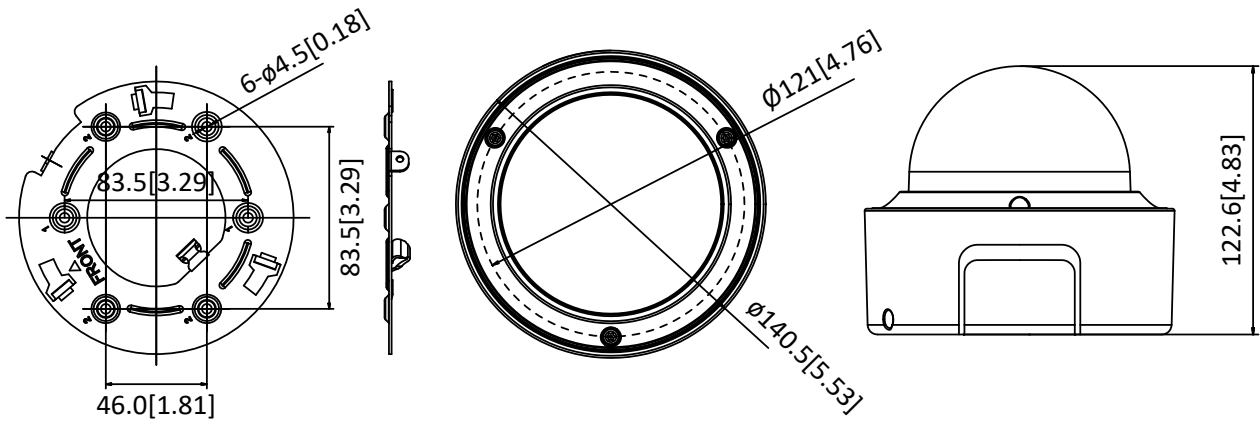

Unit: mm[inch]