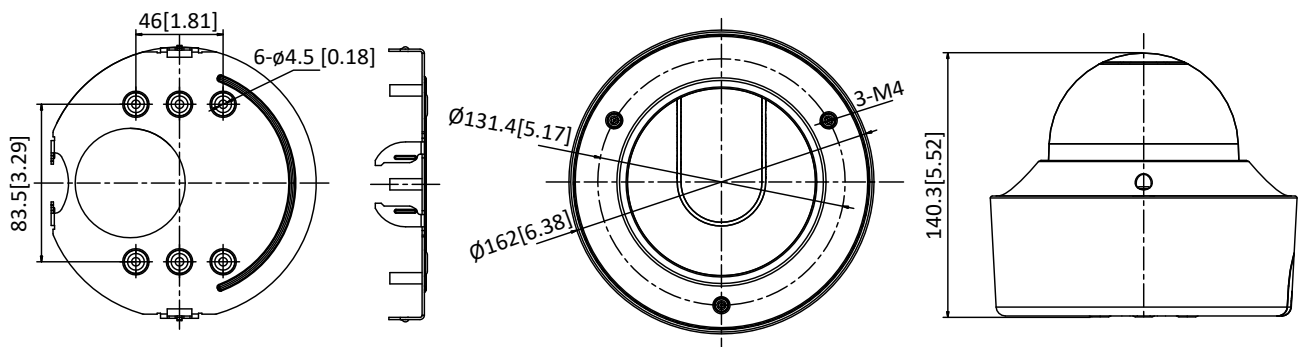

Firmware Version	5.5.60
Operating Conditions	-IZS: -30 °C to 60 °C (-22 °F to 140 °F), humidity 95% or less (non-condensing) -IZHS: -40 °C to 60 °C (-40 °F to 140 °F), humidity 95% or less (non-condensing)
Power Supply	Recommended DC input 12 V, voltage range of 10 to 48 VDC allowed, two-core terminal block PoE (802.3at, class 4)
Power Consumption and Current	-IZHS: With extra load: 12 VDC, 1.4 A, max. 17 W; PoE (802.3at, 42.5 V to 57 V), 0.4 A to 0.3 A, class 4 Without extra load: 12 VDC, 1.2 A, max. 15 W; PoE (802.3at, 42.5 V to 57 V), 0.4 A to 0.3 A, class 4 “with extra load” means that an extra device is connected to and powered by the camera. -IZS: With extra load: 12 VDC, 1.1 A, max. 12 W; PoE (802.3at, 42.5 V to 57 V), 0.3 A to 0.2 A, class 4 Without extra load: 12 VDC, 0.95 A, max. 10 W; PoE (802.3at, 42.5 V to 57 V), 0.3 A to 0.2 A, class 4 “with extra load” means that an extra device is connected to and powered by the camera.
Protection Level	IP67, IK10
Material	Aluminum Alloy
Dimensions	Camera: $\Phi 162 \times 140.3$ mm ($\Phi 6.4'' \times 5.5''$) With package: $251 \times 215 \times 189$ mm ($9.9'' \times 8.5'' \times 7.4''$)
Weight	Camera: 1500 g (3.31 lb.) With package: 1950 g (4.30 lb.)

Note: Listed resolutions are only selectable options. It does not mean that all streams can work at their maximum resolution at the same time.

Available Model

DS-2CD55C5G0-IZS (2.8-12mm), DS-2CD55C5G0-IZHS (2.8-12mm)

*-H: heater supported

Dimension

Unit: mm[inch]